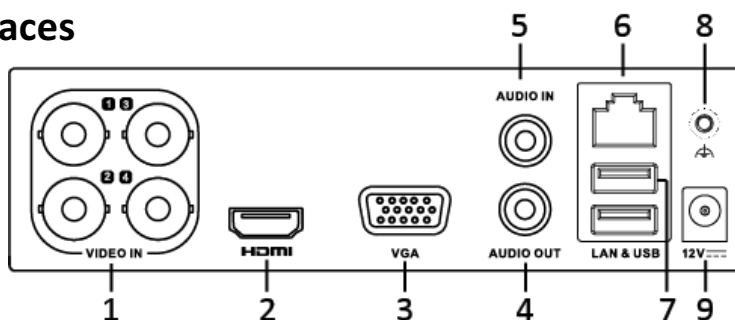

Physical Interfaces

NOTE

The rear panel of DS-7108/7116HQHI-K1 provides 8/16 video input interfaces.

Index	Description	Index	Description
1	VIDEO IN	6	LAN Network Interface
2	HDMI Interface	7	USB Interfaces
3	VGA Interface	8	GND
4	AUDIO OUT, RCA Connector	9	12 VDC Power Input
5	AUDIO IN, RCA Connector