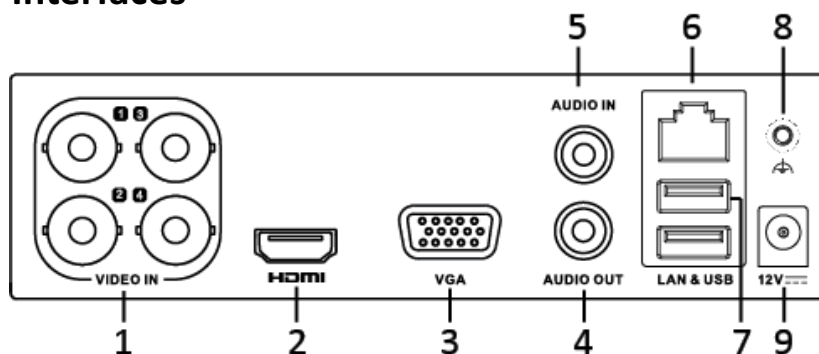

Physical Interfaces

The rear panel of DS-7108/7116HGHI-E1 provides 8/16 video input interfaces.

Index	Description	Index	Description
1	VIDEO IN	6	LAN Network Interface
2	HDMI Interface	7	USB Interfaces
3	VGA Interface	8	GND
4	AUDIO OUT, RCA Connector	9	12 VDC Power Input
5	AUDIO IN, RCA Connector