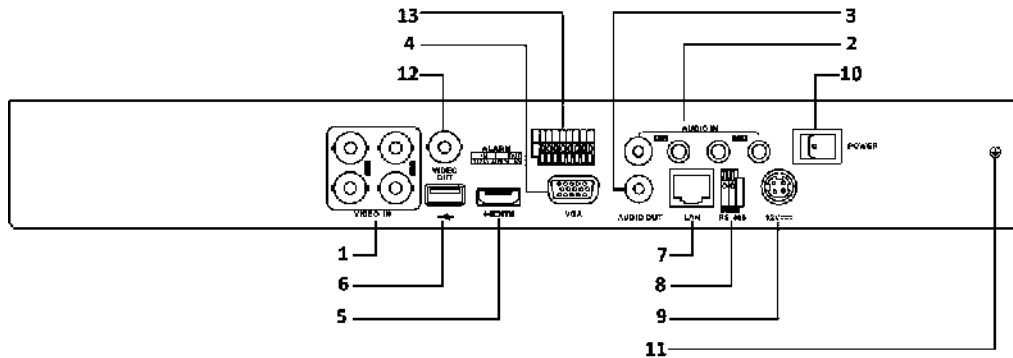

Physical Interfaces

The rear panels of DS-7208/7216HUHI-F2/N provide 8/16 video input interfaces.

Index	Description	Index	Description
1	VIDEO IN	8	RS-485 Serial Interface
2	AUDIO IN, RCA Connector	9	12 VDC Power Input
3	AUDIO OUT, RCA Connector	10	Power Switch
4	VGA Interface	11	GND
5	HDMI Interface	12	VIDEO OUT
6	USB Interface	13	Alarm In/Out
7	LAN Network Interface		

Distributed by

Available Models

DS-7204HUHI-F2/N, DS-7208HUHI-F2/N, DS-7216HUHI-F2/N

Headquarters

No.555 Qianmo Road, Binjiang District,
Hangzhou 310051, China
T +86-571-8807-5998
overseasbusiness@hikvision.com

Hikvision USA
T +1-909-895-0400
sales.usa@hikvision.com

Hikvision Italy
T +39-0438-6902
info.it@hikvision.com

Hikvision Singapore
T +65-6684-4718
sg@hikvision.com

Hikvision Africa
T +27 (0) 0351172
sale.africa@hikvision.com

Hikvision Europe
T +31-23-55-42-770
info.eu@hikvision.com

Hikvision France
T +33(0)1-85-330-450
info.fr@hikvision.com

Hikvision Oceania
T +61-2-8599-4233
salesau@hikvision.com

Hikvision Hong Kong
T +852-2151-1761

Hikvision Middle East
T +971-4-8816086
salesme@hikvision.com

Hikvision Spain
T +34-91-737-16-55
info.es@hikvision.com

Hikvision Canada
T +1-909-895-0400
sales.usa@hikvision.com

Hikvision Russia
T +7-495-669-67-99
saleru@hikvision.com

Hikvision Poland
T +48-22-460-01-50
poland@hikvision.com

Hikvision Korea
T +82-31-731-8841
sales.korea@hikvision.com

Hikvision India
T +91-22-28469900
sales@pramahikvision.com

Hikvision UK
T +01628-902140
support.uk@hikvision.com

Hikvision Brazil
T +55 11 3318-0050
Latam.support@hikvision.com