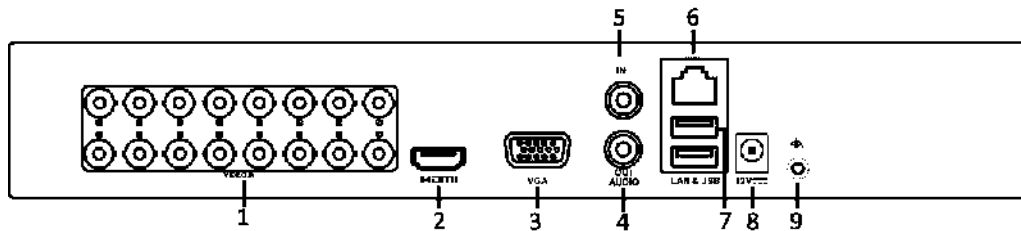

Physical Interfaces

The rear panel of DS-7208HGHI-E2 provides 8 video input interfaces.

Index	Description	Index	Description
1	VIDEO IN	6	LAN Network Interface
2	HDMI Interface	7	USB Interface
3	VGA Interface	8	12 VDC Power Input
4	AUDIO OUT	9	GND
5	AUDIO IN		

Available Models

DS-7208HGHI-E2, DS-7216HGHI-E2

Distributed by

Headquarters

No.555 Qianmo Road, Binjiang District,
Hangzhou 310051, China
T +86-571-8807-5998
overseasbusiness@hikvision.com

Hikvision USA
T +1-909-895-0400
sales.usa@hikvision.com

Hikvision Italy
T +39-0438-6902
info.it@hikvision.com

Hikvision Singapore
T +65-6684-4718
sg@hikvision.com

Hikvision Europe
T +31-23-5542770
saleseuro@hikvision.com

Hikvision France
T +33(0)1-85-330-444
info.fr@hikvision.com

Hikvision Oceania
T +61-2-8599-4233
salesau@hikvision.com

Hikvision Middle East
T +971-4-8816086
salesme@hikvision.com

Hikvision Spain
T +34-91-737-16-55
info.es@hikvision.com

Hikvision Hong Kong
T +852-2151-1761

Hikvision Russia
T +7-495-669-67-99
saleru@hikvision.com

Hikvision Poland
T +48-22-460-01-50
poland@hikvision.com

Hikvision Canada
T +1-909-895-0400
sales.usa@hikvision.com

Hikvision India
T +91-22-28469900
sales@pramahikvision.com

Hikvision UK
T +44-1628-9021-4
support.uk@hikvision.com