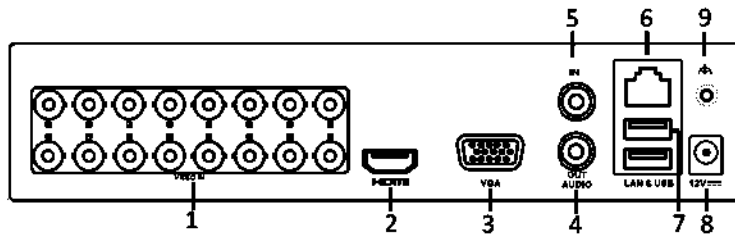

Physical Interfaces

NOTE

The rear panel of DS-7208HGHI-F2 provides 8 video input interfaces.

Index	Description	Index	Description
1	VIDEO IN	6	LAN Network Interface
2	HDMI Interface	7	USB Interface
3	VGA Interface	8	GND
4	AUDIO OUT	9	12 VDC Power Input
5	AUDIO IN