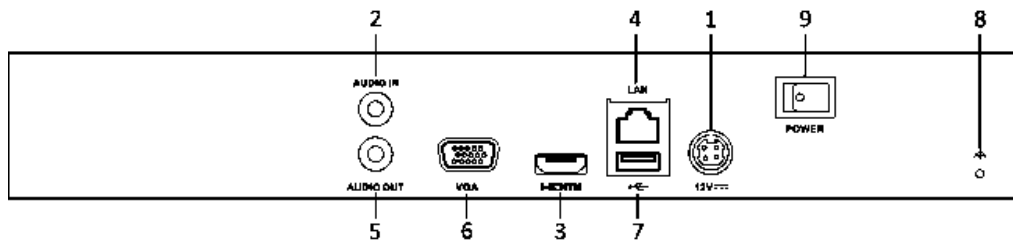

Physical Interfaces

Index	Description	Index	Description
1	Power Supply	6	VGA Interface
2	Audio In	7	USB Interface
3	HDMI Interface	8	Ground
4	LAN Network Interface	9	Power Switch
5	Audio Out