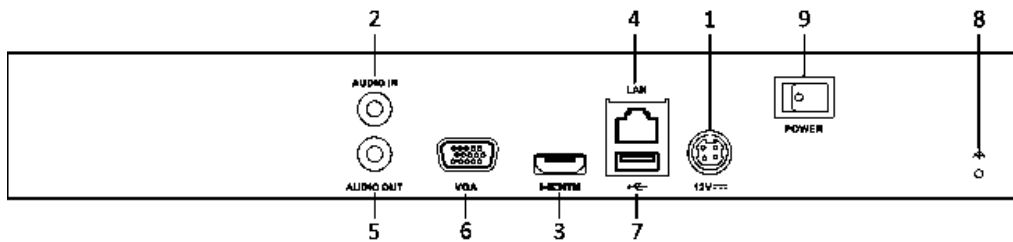

Physical Interfaces

Index	Description	Index	Description
1	Power Supply	6	VGA Interface
2	Audio In	7	USB Interface
3	HDMI Interface	8	Ground
4	LAN Network Interface	9	Power Switch
5	Audio Out