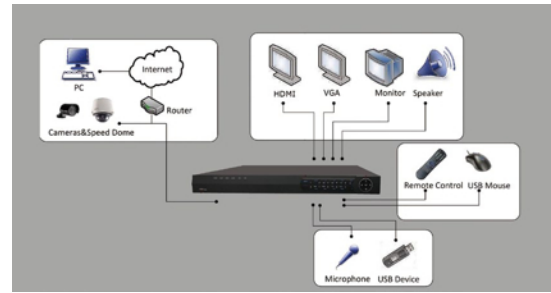

DS-7608/7616NI-ST Embedded NVR

Key features

- Third-party network cameras supported
- Up to 5 Megapixels resolution recording
- HDMI and VGA output at up to 1920×1080P resolution
- 8/16-ch synchronous playback
- HDD quota and group management

Rear Panel of DS-7600NI-ST

1. Video out
2. Audio out
3. Audio in
4. RS-232
5. VGA interface
6. HDMI interface
7. USB interface
8. LAN
9. RS-485 interface, alarm in, alarm out
10. 12 VDC power supply
11. Switch