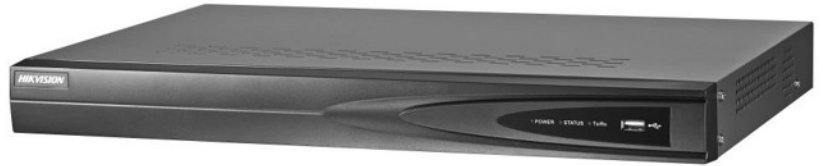

## DS-7604NI-E1/4P and DS-7600NI-E2/8P (16P) SERIES PoE NVR

#### Video Input and Transmission

- Up to 4/8/16/32-ch ONVIF conformant IP cameras input
- Live view of the connected camera at up to 6MP resolution

#### Storage and Playback

- Up to two SATA interfaces (up to 6TB of capacity per HDD)
- Up to 16-ch synchronous playback at 4CIF resolution
- Smart search for efficient playback
- USB 3.0 provides high-speed file transfer and backup