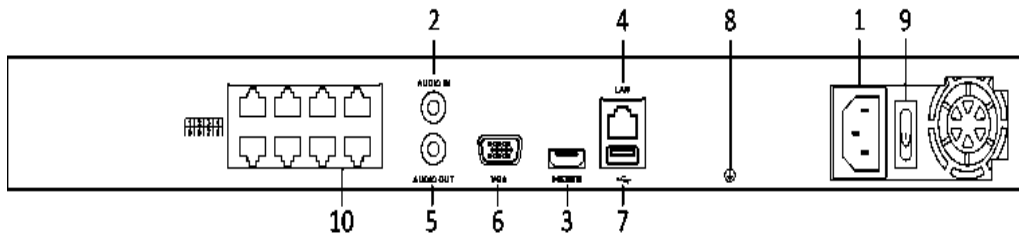

DS-7600NI-E2/8P

The rear panel of DS-7616NI-E2/16P and DS-7632NI-E2/16P provides 16 independent 100 Mbps PoE network interfaces.

Index	Description	Index	Description
1	Power Supply	5	VGA Interface
2	Audio In	6	USB Interface
3	HDMI Interface	8	Ground
4	LAN Network Interface	9	Power Switch
5	Audio Out	10	Network Interfaces with PoE Function

Available Models

DS-7604NI-E1/4P;
DS-7608NI-E2/8P, DS-7616NI-E2/8P, DS-7632NI-E2/8P;
DS-7616NI-E2/16P, DS-7632NI-E2/16P.

Headquarters

No.555 Qianmo Road, Binjiang District,
Hangzhou 310051, China
T +86-571-8807-5998
overseasbusiness@hikvision.com

Hikvision USA
T +1-909-895-0400
sales.usa@hikvision.com

Hikvision Europe
T +31-23-55-42-770
info.eu@hikvision.com

Hikvision Middle East
T +971-4-8816086
salesme@hikvision.com

Hikvision Russia
T +7-495-669-67-99
saleru@hikvision.com

Hikvision India
T +91-22-28469900
sales@pramahikvision.com

Hikvision Italy
T +39-0438-6902
info.it@hikvision.com

Hikvision France
T +33(0)1-85-330-450
info.fr@hikvision.com

Hikvision Spain
T +34-91-737-16-55
info.es@hikvision.com

Hikvision Poland
T +48-22-460-01-50
poland@hikvision.com

Hikvision UK
T +01628-902140
support.uk@hikvision.com

Hikvision Singapore
T +65-6684-4718
sg@hikvision.com

Hikvision Oceania
T +61-2-8599-4233
salesau@hikvision.com

Hikvision Canada
T +1-909-895-0400
sales.usa@hikvision.com

Hikvision Korea
T +82-31-731-8841
sales.korea@hikvision.com

Hikvision Brazil
T +55 11 3318-0050
Latam.support@hikvision.com

Hikvision Africa
T +27 (10) 0351172
sale.africa@hikvision.com

Hikvision Hong Kong
T +852-2151-1761