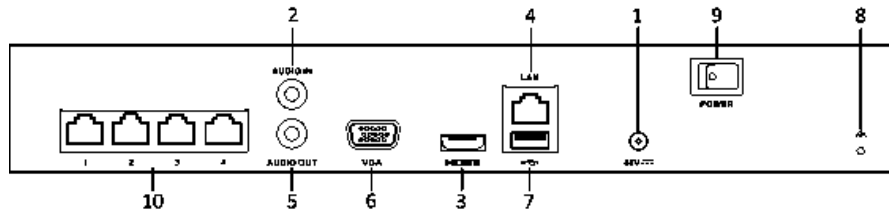

Physical Interfaces

DS-7600NI-E1/4P