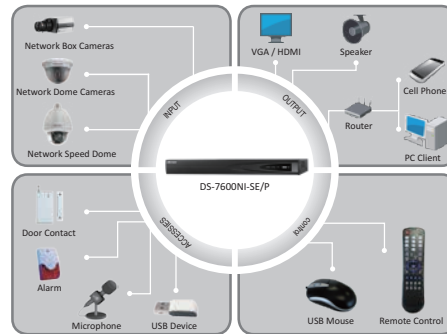

DS-7604/08/16NI-SE/P Embedded Plug&Play NVR

Key features

- Third-party network cameras supported
- Up to 5 Megapixels resolution recording
- HDMI and VGA output at up to 1920×1080P resolution
- HDD quota and group management
- 4/8 independent PoE network interfaces are provide

Rear Panel of DS-7600NI-SE/P

1. LAN Network Interface
2. RS-485 Interface
3. 100~240VAC Power Input
4. Power Switch
5. USB Interface
6. GND
7. HDMI Interface
8. VGA Output
9. Audio In
10. Audio Out
11. Network Interfaces with PoE function