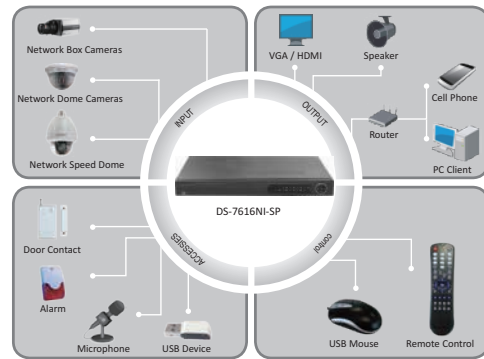

DS-7616NI-SP

Embedded Plug&Play NVR

Key features

- Third-party network cameras supported
- Up to 5MP video recording
- HDMI and VGA output up to 1920×1080P resolution
- 8 independent PoE network interfaces
- Plug & Play
- 8/16-ch synchronous playback
- HDD quota and group management

Rear Panel of DS-7616NI-SP

1. Network Interfaces with PoE function
2. Video out
3. Audio out
4. Audio in
5. RS-232 Interface
6. VGA Interface
7. HDMI Interface
8. LAN Interface
9. RS-485 Interface, Alarm in and Alarm out
10. Power Supply
11. Power Switch
12. USB Interface