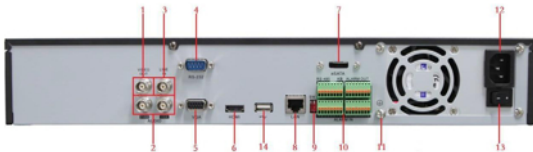

Rear Panel of DS-7700NI-ST

1. Video out
2. CVBS Audio out and VGA audio out
3. Line in
4. RS-232 interface
5. VGA interface
6. HDMI interface
7. eSATA interface
8. LAN interface
9. Termination switch
10. RS-485 interface, Controller port, Alarm in and Alarm out
11. Ground
12. AC 100V ~ 240V
13. Power
14. USB interface

Specifications

	DS-7708NI-ST	DS-7716NI-ST	DS-7732NI-ST
Video / Audio input			
IP video input	8-ch	16-ch	32-ch
Two-way audio	1-ch, BNC (2.0 Vp-p, 1kΩ)		
Video / Audio output			
Recording resolution	5MP /3MP /1080P /UXGA /720P /VGA /4CIF /DCIF /2CIF /CIF /QCIF		
CVBS output	1-ch, BNC (1.0 Vp-p, 75 Ω) Resolution: 704 × 576 (PAL); 704 × 480 (NTSC)		
HDMI output	1-ch, resolution: 1920 × 1080P /60Hz, 1920 × 1080P /50Hz, 1600 × 1200 /60Hz, 1280 × 1024 /60Hz, 1280 × 720 /60Hz, 1024 × 768 /60Hz		
VGA output	1-ch, resolution: 1920 × 1080P /60Hz, 1600 × 1200 /60Hz, 1280 × 1024 /60Hz, 1280 × 720 /60Hz, 1024 × 768 /60Hz		
Audio output	2-ch, BNC (Linear, 600Ω)		
Playback resolution	5MP /3MP /1080P /UXGA /720P /VGA /4CIF /DCIF /2CIF /CIF /QCIF		
Synchronous playback	8-ch	16-ch	16-ch
Hard disk			
SATA	4 SATA interfaces for 2 HDDs + 1 DVD-R/W (default), or 4HDDs		
eSATA	1 eSATA interface		
Capacity	Up to 4TB capacity for each HDD		
External interface			
Network interface	1 RJ-45 10 /100 /1000 Mbps self-adaptive Ethernet interface		
Serial interface	1 RS-232 interface (for parameters configuration, maintenance, transparent channel); 1 RS-485 interface (reserved); 1 RS-485 keyboard interface (for special keyboard control)		
USB interface	3 × USB 2.0		
Alarm in	16		
Alarm out	4		
General			
Power supply	100-240VAC, 6.3A, 50-60Hz		
Consumption	≤ 35 W	≤ 40 W	≤ 45 W
Working temperature	-10 °C ~+55 °C		
Working humidity	10%~90%		
Chassis	19-inch rack-mounted 1.5U chassis		
Dimensions(W × D × H)	440 × 390 × 70mm		
Weight	≤ 4 Kg (8.82 lb) (without hard disk or DVD-R/W)