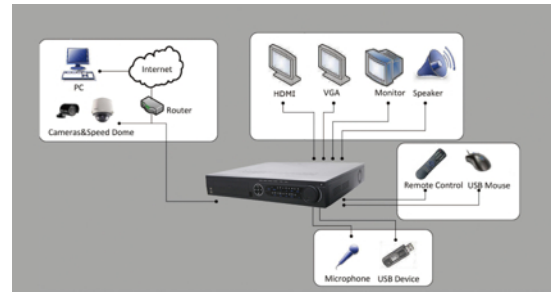

## DS-7708/7716/7732NI-ST Embedded NVR

### Key features

- Up to 8/16/32-ch IP cameras input
- Third-party network cameras supported
- Up to 5 Megapixels resolution recording
- HDMI and VGA output at up to 1920×1080P resolution
- HDD quota and group management
- 4 SATA, 2 USB2.0

### Rear Panel of DS-7700NI-ST

1. Video out
2. CVBS Audio out and VGA audio out
3. Line in
4. RS-232 interface
5. VGA interface
6. HDMI interface
7. eSATA interface
8. LAN interface
9. Termination switch
10. RS-485 interface, Controller port, Alarm in and Alarm out
11. Ground
12. AC 100V ~ 240V
13. Power
14. USB interface