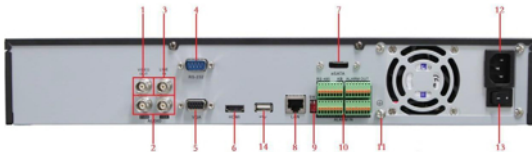

Rear Panel of DS-7700NI-ST

1. Video out
2. CVBS Audio out and VGA audio out
3. Line in
4. RS-232 interface
5. VGA interface
6. HDMI interface
7. eSATA interface
8. LAN interface
9. Termination switch
10. RS-485 interface, Controller port, Alarm in and Alarm out
11. Ground
12. AC 100V ~ 240V
13. Power
14. USB interface

Specifications

	DS-7708NI-ST	DS-7716NI-ST	DS-7732NI-ST
Video / Audio input			
IP video input	8-ch	16-ch	32-ch
Two-way audio	1-ch, BNC (2.0 Vp-p, 1kΩ)		
Video / Audio output			
Recording resolution	5MP /3MP /1080P /UXGA /720P /VGA /4CIF /DCIF /2CIF /CIF /QCIF		
CVBS output	1-ch, BNC (1.0 Vp-p, 75 Ω) Resolution: 704 × 576 (PAL); 704 × 480 (NTSC)		
HDMI output	1-ch, resolution: 1920 × 1080P /60Hz, 1920 × 1080P /50Hz, 1600 × 1200 /60Hz, 1280 × 1024 /60Hz, 1280 × 720 /60Hz, 1024 × 768 /60Hz		
VGA output	1-ch, resolution: 1920 × 1080P /60Hz, 1600 × 1200 /60Hz, 1280 × 1024 /60Hz, 1280 × 720 /60Hz, 1024 × 768 /60Hz		
Audio output	2-ch, BNC (Linear, 600Ω)		
Playback resolution	5MP /3MP /1080P /UXGA /720P /VGA /4CIF /DCIF /2CIF /CIF /QCIF		
Synchronous playback	8-ch	16-ch	16-ch
Hard disk			
SATA	4 SATA interfaces for 2 HDDs + 1 DVD-R/W (default), or 4HDDs		
eSATA	1 eSATA interface		
Capacity	Up to 4TB capacity for each HDD		
External interface			
Network interface	1 RJ-45 10 /100 /1000 Mbps self-adaptive Ethernet interface		
Serial interface	1 RS-232 interface (for parameters configuration, maintenance, transparent channel); 1 RS-485 interface (reserved); 1 RS-485 keyboard interface (for special keyboard control)		
USB interface	3 × USB 2.0		
Alarm in	16		
Alarm out	4		
General			
Power supply	100~240VAC, 6.3A, 50~60Hz		
Consumption	≤ 35 W	≤ 40 W	≤ 45 W
Working temperature	-10 °C ~+55 °C		
Working humidity	10%~90%		
Chassis	19-inch rack-mounted 1.5U chassis		
Dimensions(W × D × H)	440 × 390 × 70mm		
Weight	≤ 4 Kg (8.82 lb) (without hard disk or DVD-R/W)