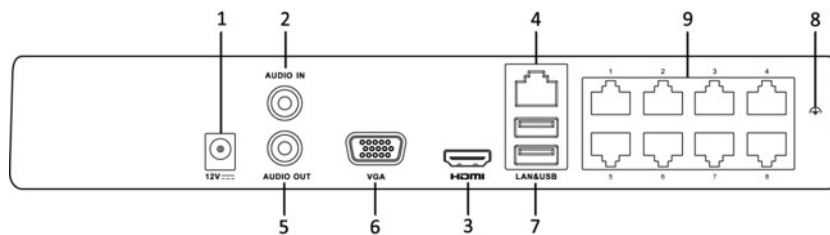

Physical Interfaces

DS-7V08NI-E1/8P

The rear panel of DS-7V04NI-E1/4P provides 4 independent 100 Mbps built-in switch network interfaces.

Index	Name	Index	Name
1	Power Supply	6	VGA Interface
2	Audio In	7	USB Interface
3	HDMI Interface	8	Ground
4	LAN Network Interface	9	PoE Ethernet Interface
5	Audio Out