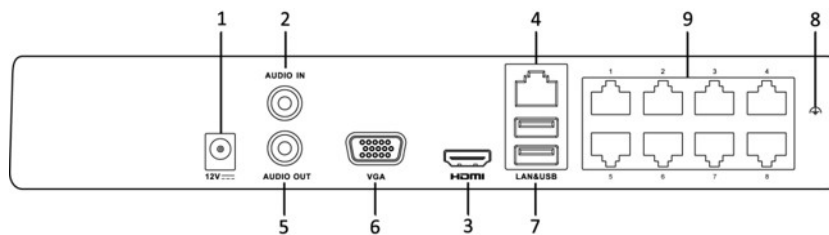

Physical Interfaces

DS-7V08NI-E1/8P

The rear panel of DS-7V04NI-E1/4P provides 4 independent 100 Mbps built-in switch network interfaces.

Index	Name	Index	Name
1	Power Supply	6	VGA Interface
2	Audio In	7	USB Interface
3	HDMI Interface	8	Ground
4	LAN Network Interface	9	PoE Ethernet Interface
5	Audio Out