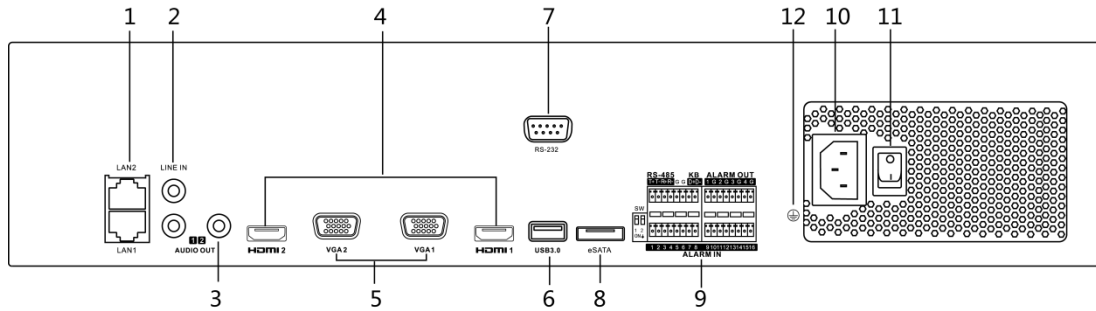

Physical Interfaces

Index	Description	Index	Description
1	LAN1/LAN2 Interface	7	RS-232 Interface
2	LINE IN	8	eSATA Interface
3	AUDIO OUT	9	Alarm In/Alarm Out
4	HDMI1/HDMI2 Interface	10	100 to 240 VAC power supply
5	VGA1/VGA2 Interface	11	Power Switch
6	USB 3.0 Interface	12	GND