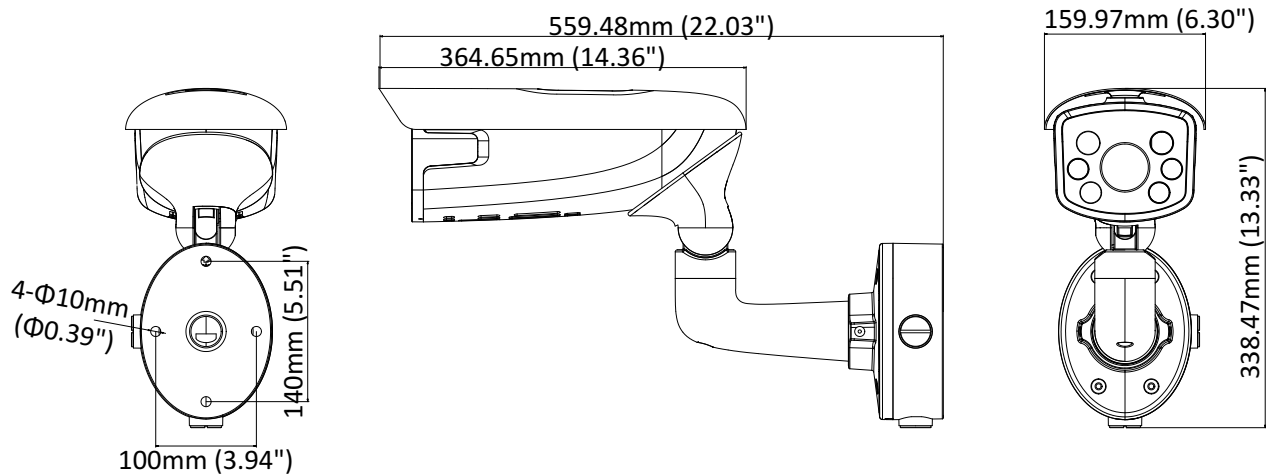

Operating Conditions	-30 °C to 60 °C (-22 °F to 140 °F) Humidity 95% or less (non-condensing)
Power Supply	36 VDC, three-core terminal block
Power Consumption and Current	-IZS: 36 VDC, 1 A, max. 35 W -LZS: 36 VDC, 1.17 A, max. 42 W
Protection Level	IP67, IK10 (camera body)
Material	Aluminum alloy
Dimensions	Camera: 560 × 339 × 160 mm (22.0" × 13.3" × 6.3")
Weight	Camera: approx. 6 kg (13.2 lb.) With Package: approx. 8 kg (17.6 lb.)

Available Models:

iDS-2CD8626G0/P-IZS (2.8 to 12 mm), iDS-2CD8626G0/P-IZS (8 to 32 mm), iDS-2CD8626G0/P-LZS (2.8 to 12 mm), iDS-2CD8626G0/P-LZS (8 to 32 mm)

Dimensions

Accessories

DS-1275ZJ-4626
Vertical Pole Mount