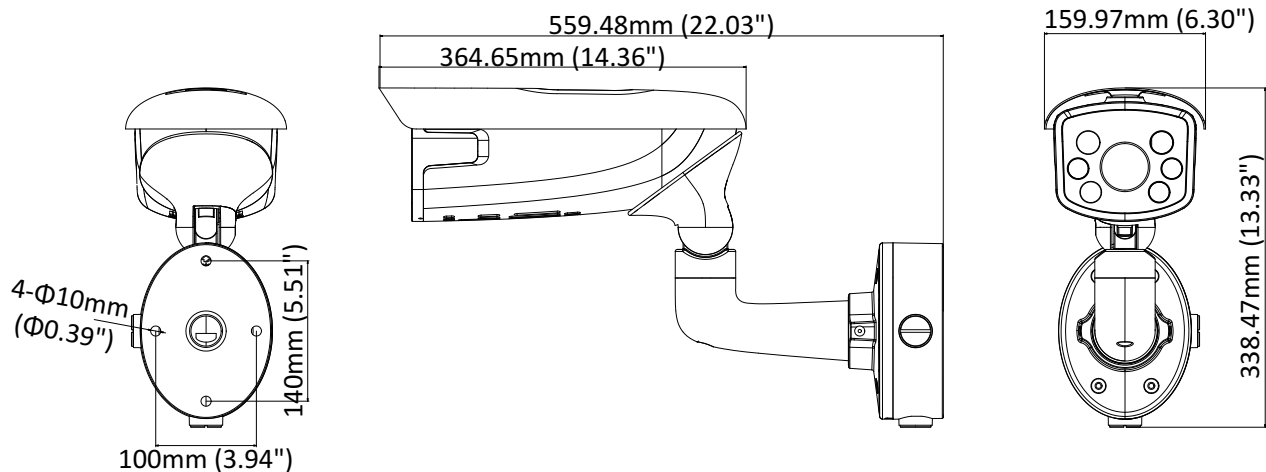

Operating Conditions	-30 °C to 60 °C (-22 °F to 140 °F) Humidity 95% or less (non-condensing)
Power Supply	36 VDC, three-core terminal block
Power Consumption and Current	36 VDC, 1.17 A, max. 42 W
Protection Level	IP67, IK10 (camera body) Anti-corrosion: NEMA 4X
Material	Aluminum alloy
Dimensions	Camera: 560 × 339 × 160 mm (22.0" × 13.3" × 6.3")
Weight	Camera: approx. 6 kg (13.2 lb.) With Package: approx. 8 kg (17.6 lb.)

Available Models:

iDS-2CD8626G0/P-LZSY (2.8 to 12 mm), iDS-2CD8626G0/P-LZSY (8 to 32 mm)

Dimensions

Accessories

DS-1275ZJ-4626
Vertical Pole Mount

Distributed by

**HIKVISION®****Headquarters**

No.555 Qianmo Road, Binjiang District,
Hangzhou 310051, China
T +86-571-8807-5998
overseasbusiness@hikvision.com