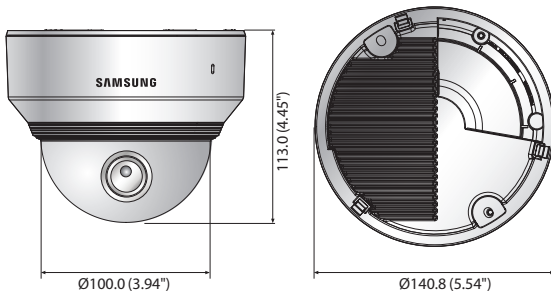

Ebatlar

Birim : mm (inç)