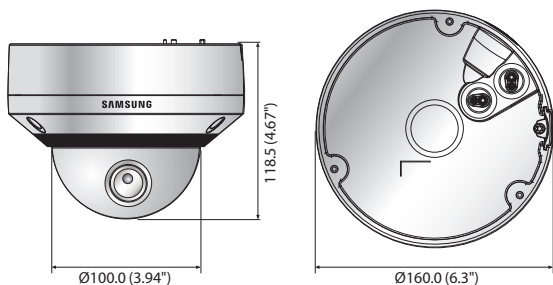

Dimensions

Unit : mm (inch)

Accessories (Optional)

PNV-9080R	
VIDEO	
Imaging Device	1/1.7" 12.4M CMOS
Total Pixels / Effective Pixels	4,168(H) x 3,062(V) / 4,072(H) x 3,046(V)
Scanning System	Progressive
Min. Illumination	Color : 0.3Lux (1/30sec, F1.6, 30IRE), 0.01Lux (2sec, F1.6, 30IRE) B/W : 0Lux (IR LED on)
S / N Ratio	50dB
Video Output	CVBS : 1.0Vpp / 75Ω composite, 714 x 480(N), 702 x 576(P), for installation DIP connector type
LENS	
Focal Length (Zoom Ratio)	4.5 ~ 10mm (2.2x) motorized varifocal
Max. Aperture Ratio	F1.6
Angular Field of View	[4096 x 2160] H : 100.3°(Wide) ~ 45.6°(Tele) / V : 49.7°(Wide) ~ 24.0°(Tele) [3840 x 2160] H : 92.3°(Wide) ~ 42.6°(Tele) / V : 49.7°(Wide) ~ 24.0°(Tele)
Min. Object Distance	0.5m (1.64ft)
Focus Control	Simple focus (Motorized V/F) / Manual, Remote control via network (Manual, Simple focus)
Lens Type / Mount Type	P-Iris mode / Board-in type
PAN / TILT / ROTATE	
Pan / Tilt / Rotate Range	0° ~ 354° / 0° ~ 67° / 0° ~ 355°
OPERATIONAL	
IR Viewable Length	40m (131.23ft)
Camera Title	Off / On (Displayed up to 60 characters) - W/W : English / Numeric / Special characters - China : English / Numeric / Special / Chinese characters - Common : Multi-line (Max. 5), Color (Grey / Green / Red / Blue / Black / White), Transparency, Auto scale by resolution
Day & Night	Auto (ICR) / Color / B/W / External / Schedule
Backlight Compensation	Off / BLC / WDR
Wide Dynamic Range	120dB
Contrast Enhancement	SSDR (Off / On)
Digital Noise Reduction	SSNR (2D+3D noise filter) (Off / On)
Defog	Off / Auto / Manual
Motion Detection	Off / On (8ea, Polygonal)
Privacy Masking	Off / On (16ea, Polygonal) - Color : Gray / Green / Red / Blue / Black / White
Gain Control	Off / Low / Middle / High
White Balance	ATW / AWC / Manual / Indoor / Outdoor (Include mercury & Sodium)
Electronic Shutter Speed	Minimum / Maximum / Anti flicker (2 ~ 1/12,000sec)
Flip / Mirror	Off / On, Hallway : 90° / 270°
Intelligent Video Analytics	Tampering (Scene change), Virtual line, Enter / Exit, (Dis)Appear, Audio detection, Defocus detection, Digital auto tracking - with metadata
Alarm I/O	Input 1ea / Output 1ea
Alarm Triggers	Alarm input, Motion detection, Video analytics, Audio detection, Network disconnect
Alarm Events	File upload via FTP and E-mail, Notification via E-mail
Pixel Counter	Local storage (SD/SDHC/SDXC) or NAS recording at event triggers, External output Support (Plug-in viewer only)
NETWORK	
Ethernet	RJ-45 (10/100/1000BASE-T)
Video Compression Format	H.265 / H.264 (MPEG-4 part 10/AVC) : Main / Baseline / High, MJPEG [8M mode] 4096 x 2160, 3840 x 2160, 2592 x 1944, 2592 x 1464, 1920 x 1080, 1600 x 1200, 1280 x 1024, 1280 x 960, 1280 x 720, 1024 x 768, 800 x 600, 800 x 448, 720 x 576, 720 x 480, 640 x 480, 640 x 360, 320 x 240 [12M mode] 4000 x 3000, 3840 x 2160, 2592 x 1944, 2592 x 1464, 1920 x 1080, 1600 x 1200, 1280 x 1024, 1280 x 960, 1280 x 720, 1024 x 768, 800 x 600, 800 x 448, 720 x 576, 720 x 480, 640 x 480, 640 x 360, 320 x 240
Resolution	
Max. Framerate	H.265 / H.264 : 20fps@4000 x 3000, 30fps@4096 x 2160 MJPEG : 2fps@4000 x 3000 ~ 2592 x 1464, 15fps@1920 x 1080 ~ 320 x 240
Smart Codec / WiseStream	Manual mode (Area-based : 5ea) / Support
Video Quality Adjustment	H.265 / H.264 : Target bitrate level control, MJPEG : Quality level control
Bitrate Control Method	H.265 / H.264 : CBR or VBR, MJPEG : VBR
Streaming Capability	Multiple streaming (Up to 3 profiles)
Audio In	Selectable (Mic in / Line in), Supply voltage : 2.5V DC (4mA), Input impedance : approx. 2K Ohm
Audio Out	Line out (3.5mm mono jack), Max output level : 1Vrms
Audio Compression Format	G.711 u-law/G.726 selectable, G.726 (ADPCM) 8KHz, G.711 8KHz G.726 : 16Kbps, 24Kbps, 32Kbps, 40Kbps, AAC-LC : 48Kbps at 16KHz
Audio Communication	Bi-directional audio (2-way)
IP	IPv4, IPv6
Protocol	TCP/IP, UDP/IP, RTP(UDP), RTP(TCP), RTCP, RTSP, NTP, HTTP, HTTPS, SSL/TLS, DHCP, PPPoE, FTP, SMTP, ICMP, IGMP, SNMPv1/v2c/v3(MIB-2), ARP, DNS, DDNS, QoS, PIM-SM, UPnP, Bonjour HTTPS(SSL) login authentication, Digest login authentication
Security	IP address filtering, User access log, 802.1x authentication (EAP-TLS, EAP-LEAP)
Streaming Method	Unicast / Multicast
Max. User Access	15 users at unicast mode
Edge Storage	SD/SDHC/SDXC (128GB) - Motion images recorded in the SD/SDHC/SDXC memory card can be downloaded, Camera can detect automatically when the memory is connected, Memory status display (Normal / Error / Active / Formatting / Lock), NAS (Network Attached Storage), Local PC for instant recording (Plug-in viewer only)
Application Programming Interface	ONVIF profile S/G/O, SUNAPI (HTTP API), SVNP, Wisenet Open Platform
Webpage Language	English, French, German, Spanish, Italian, Chinese, Russian, Japanese, Swedish, Portuguese, Turkish, Polish, Czech, Dutch, Hungary, Greek
Web Viewer	Supported OS : Windows 7, 8.1, 10, Mac OS X 10.9, 10.10, 10.11 Plug-in free Webviewer - Supported Browser : Google Chrome 47, MS Edge 20 Plug-in Webviewer - Supported Browser : MS Explore 11, Mozilla Firefox 43, Apple Safari 9 * Mac OS X only SmartViewer
Central Management Software	
ENVIRONMENTAL	
Operating Temperature / Humidity	-40°C ~ +55°C (-40°F ~ +131°F) / Less than 90% RH * Start up should be done at above -35°C (-31°F)
Storage Temperature / Humidity	-40°C ~ +60°C (-40°F ~ +140°F) / Less than 90% RH
Ingress Protection / Vandal Resistance	IP66, IP67 / IK10
ELECTRICAL	
Input Voltage / Current	24V AC, 12V DC, PoE (IEEE802.3af, Class3)
Power Consumption	12V DC : Max. 11.55W, PoE : Max. 12.95W, 24V AC (50/60Hz) : 14.08W - Heater on 12V DC : Max. 10.45W, PoE : Max. 11.77W, 24V AC (50/60Hz) : 12.43W - Heater off
MECHANICAL	
Color / Material	Ivory / Aluminium
Dimensions (WxH) / Weight	Ø160.0 x 118.5mm (Ø6.3" x 4.67") / 990g (2.18 lb)