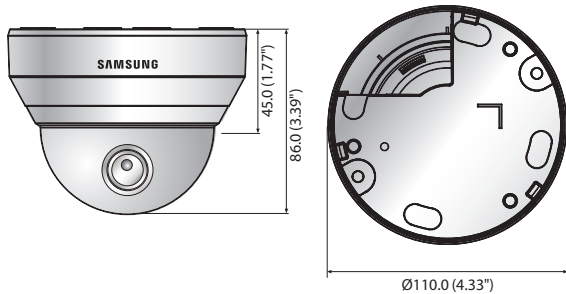

Dimensions

Unit : mm (inch)