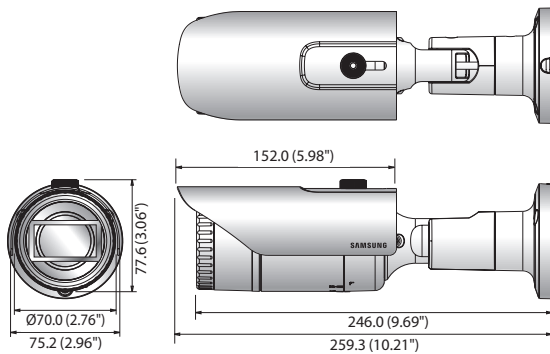

Dimensions

Unit : mm (inch)

Accessories (Optional)

QNO-6070RN/P