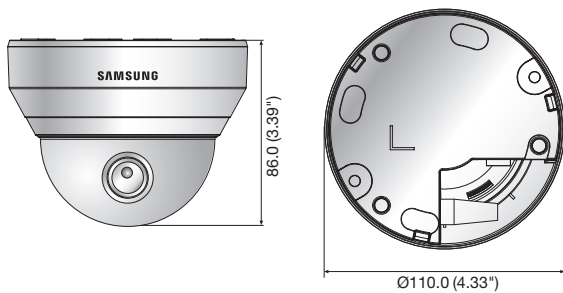

# SND-L6013

2Megapixel Full HD Network Dome Camera

## Key Features

- Max. 2M (1920 x 1080) resolution
- 3.6mm fixed lens
- 0.15Lux@F1.8 (Color), 0.15Lux@F1.8 (B/W)
- 30fps@all resolutions (H.264)
- H.264, MJPEG dual codec, Multiple streaming
- Motion detection, Tampering, DWDR
- micro SD/SDHC memory slot, PoE
- Hallway view support (Rotate 90°/270°)
- LDC support (Lens Distortion Correction)

## Dimensions

Unit : mm (inch)