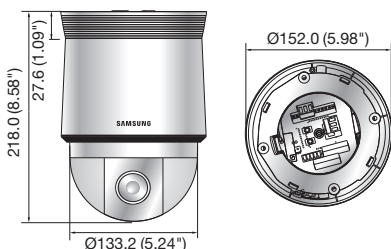

SNP-L5233H/L5233

1.3Megapixel HD 23x Network PTZ Dome Camera

SNP-L5233H

SNP-L5233

Key Features

- Max. 1.3M (1280 x 1024) resolution
- 16 : 9 HD (720p) resolution support
- 4.44 ~ 102.1mm (23x) optical zoom, 12x digital zoom
- 0.05Lux@F1.6 (Color), 0.005Lux@F1.6 (B/W)
- H.264, MJPEG dual codec, Multiple streaming
- Day & Night (ICR), WDR (100dB), Intelligent video analytics
- PoE+, SD/SDHC/SDXC memory slot, Bi-directional audio support
- IP66 / IK10 (SNP-L5233H), IK10 (SNP-L5233 + SHP-3701H only)

Dimensions

Unit : mm (inch)

SNP-L5233H

SNP-L5233

Accessories (Optional)

* Data recorded on an SD memory card may be lost or damaged by data access during power-off, mechanical shock, memory card detachment, or other operations. Data loss or damage can also occur when a memory card reaches end of life, which varies according to operational conditions. No guarantee is given against damage (including passive damage).