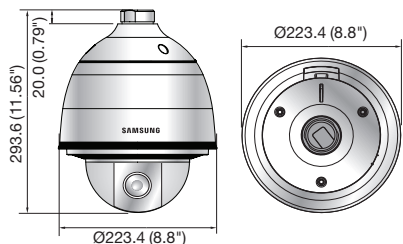

SNP-L5233H/L5233

1.3Megapixel HD 23x Network PTZ Dome Camera

SNP-L5233H

SNP-L5233

Key Features

- Max. 1.3M (1280 x 1024) resolution
- 16 : 9 HD (720p) resolution support
- 4.44 ~ 102.1mm (23x) optical zoom, 12x digital zoom
- 0.05Lux@F1.6 (Color), 0.005Lux@F1.6 (B/W)
- H.264, MJPEG dual codec, Multiple streaming
- Day & Night (ICR), WDR (100dB), Intelligent video analytics
- PoE+, SD/SDHC/SDXC memory slot, Bi-directional audio support
- IP66 / IK10 (SNP-L5233H), IK10 (SNP-L5233 + SHP-3701H only)

Dimensions

Unit : mm (inch)

SNP-L5233H

SNP-L5233

Accessories (Optional)

* Data recorded on an SD memory card may be lost or damaged by data access during power-off, mechanical shock, memory card detachment, or other operations. Data loss or damage can also occur when a memory card reaches end of life, which varies according to operational conditions. No guarantee is given against damage (including passive damage).