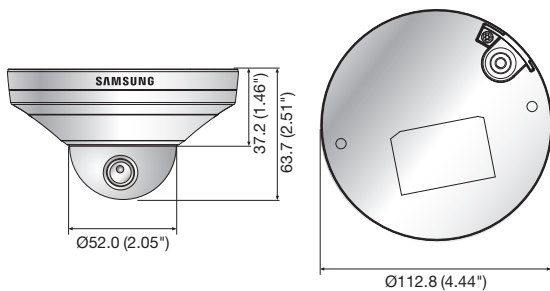

Dimensions

Unit : mm (inch)

Accessories (Optional)

SBP-300HM7 SBP-300LM SBP-300CM SBP-300WM1 SBP-300WM SBP-300B SBP-300PM SBP-300KM

SNV-6013N/P

VIDEO	
Imaging Device	1/2.8" 2.38M CMOS (IMX136)
Total Pixels	1,952(H) x 1,116(V)
Effective Pixels	1,944(H) x 1,104(V)
Scanning System	Progressive
Min. Illumination	Color : 0.3Lux (1/30sec, F1.8, 50IRE), B/W : 0.3Lux (1/30sec, F1.8, 50IRE)
Video Output	CVBS : 1.0Vpp / 75Ω composite, 706 x 480(N), 704 x 576(P), for installation DIP connector type
LENS	
Focal Length (Zoom Ratio)	2.8mm fixed
Max. Aperture Ratio	F1.8
Angular Field of View	H : 112° / V : 62°
Min. Object Distance	0.2m (0.66ft)
Lens Type	Fixed
Mount Type	Board-in type
OPERATIONAL	
Camera Title	Off / On (Displayed up to 45 characters)
Day & Night	Auto (Electrical) / Color / B/W
Backlight Compensation	Off / BLC
Wide Dynamic Range	120dB
Contrast Enhancement	SSDR (Samsung Super Dynamic Range) (Off / On)
Digital Noise Reduction	SSNR III (2D+3D noise filter) (Off / On)
Digital Image Stabilization	Off / On
Defog	Off / Auto / Manual
Motion Detection	Off / On (4ea 4 points polygonal zones)
Privacy Masking	Off / On (32 zones with 4 points of polygonal)
Gain Control	Off / Low / Middle / High
White Balance	ATW / AWC / Manual / Indoor / Outdoor
Electronic Shutter Speed	Minimum / Maximum / Anti flicker (2 ~ 1/12,000sec)
Digital Zoom	16x
Flip / Mirror	Off / On
Intelligent Video Analytics	Tampering, Virtual line, Enter / Exit, (Dis)Appear, Face detection
Alarm Triggers	Motion detection, Tampering, Face detection, Video analytics, Network disconnection
Alarm Events	File upload via FTP and E-mail, Notification via E-mail, Local storage (SD/SDHC/SDXC) or NAS recording at Event (Alarm triggers)
NETWORK	
Ethernet	RJ-45 (10/100BASE-T)
Video Compression Format	H.264 (MPEG-4 part 10/AVC), MJPEG
Resolution	1920 x 1080, 1280 x 1024, 1280 x 960, 1280 x 720, 1024 x 768, 800 x 600, 800 x 450, 640 x 480, 640 x 360, 320 x 240, 320 x 180
Max. Framerate	H.264 : Max. 60fps at all resolutions MJPEG : 1920 x 1080, 1280 x 1024, 1280 x 960, 1280 x 720, 1024 x 768 : Max. 15fps 800 x 600, 800 x 450, 640 x 480, 640 x 360, 320 x 240, 320 x 180 : Max. 30fps
Smart Codec	Yes (Area based method)
Video Quality Adjustment	H.264 : Compression level, Target bitrate level control, MJPEG : Quality level control
Bitrate Control Method	H.264 : CBR or VBR, MJPEG : VBR
Streaming Capability	Multiple streaming (Up to 10 profiles)
IP	IPv4, IPv6
Protocol	TCP/IP, UDP/IP, RTP(UDP), RTP(TCP), RTCP, RTSP, NTP, HTTP, HTTPS, SSL, DHCP, PPPoE, FTP, SMTP, ICMP, IGMP, SNMPv1/v2c/v3(MIB-2), ARP, DNS, DDNS, QoS, PIM-SM, UPnP, Bonjour
Security	HTTPS(SSL) login authentication, Digest login authentication IP address filtering, User access log, 802.1x authentication
Streaming Method	Unicast / Multicast
Max. User Access	15 users at unicast mode
Edge Storage	micro SD/SDHC/SDXC
Application Programming Interface	Motion images recorded in the SDXC/SDHC/SD memory card can be downloaded ONVIF profile S, HTTP API (SUNAPI) 2.0, SVP 1.2
Webpage Language	English, French, German, Spanish, Italian, Chinese, Korean, Russian, Japanese, Swedish, Danish, Portuguese, Turkish, Polish, Czech, Rumanian, Serbian, Dutch, Croatian, Hungarian, Greek, Finnish, Norwegian
Web Viewer	Supported OS : Windows XP / VISTA / 7 / 8 / 8.1, MAC OS X 10.7 Supported Browser : Microsoft Internet Explorer (Ver. 11 ~ 8) Mozilla Firefox (Ver. 19 ~ 9) * Windows only Google Chrome (Ver. 25 ~ 15) * Windows only Apple Safari (Ver. 6.0.2(Mac OS X 10.8, 10.7 only), 5.1.7) * Mac OS X only
Central Management Software	SmartViewer
ENVIRONMENTAL	
Operating Temperature / Humidity	-30°C ~ +55°C (-22°F ~ +131°F) / Less than 90% RH *Start up should be done at above -10°C (+14°F)
Storage Temperature / Humidity	-30°C ~ +60°C (-22°F ~ +140°F) / Less than 90% RH
Ingress Protection	IP66
Vandal Resistance	IK10
ELECTRICAL	
Input Voltage / Current	PoE (IEEE802.3af class3)
Power Consumption	Max. 7.5W
MECHANICAL	
Color / Material	Ivory / Aluminum
Dimensions (WxH)	Ø112.8 x 63.7mm (Ø4.44" x 2.51")
Weight	550g (1.21 lb)