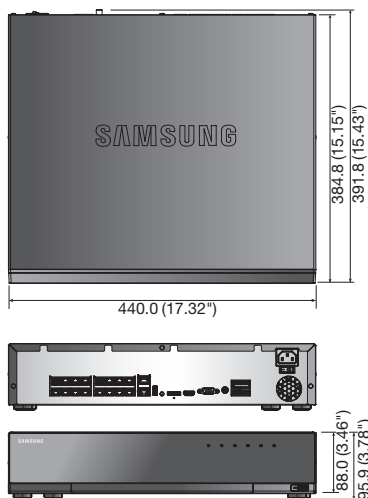

Dimensions

Unit : mm (inch)

SRN-1673S