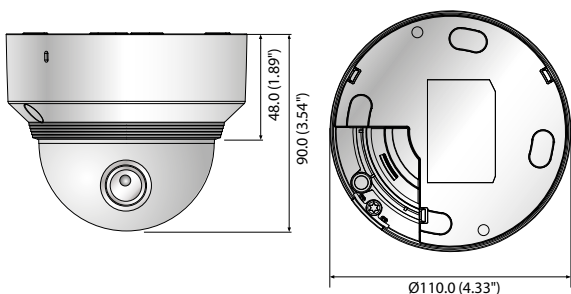

Dimensions

Unit: mm (inch)