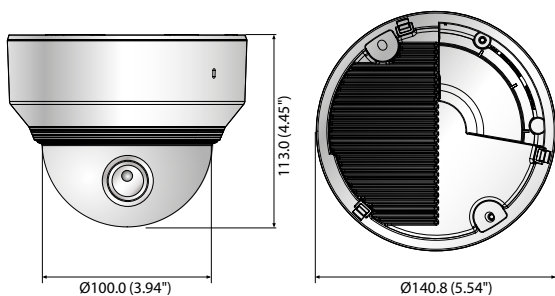

Dimensions

Unit : mm (inch)