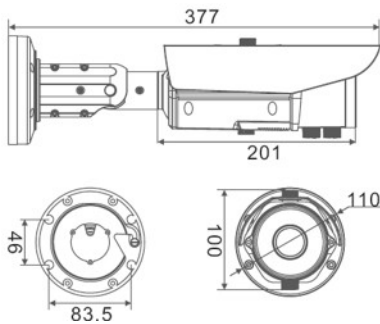

Dimension

Accessories

SN-CBK627B

SN-CBK633

Specifications

CAMERA		
Image Sensor	1/2.9" Progressive Scan CMOS	
Min. illumination	Color 0.01Lux;IR ON 0 Lux	
Day & Night	ICR	
Shutter Speed	1/5-1/20000	
Auto Iris	Yes	
Wide Dynamic Range	dWDR	
Digital Noise Reduction	2D/3D	
Lens	3-12mm Motorized Lens	7-22mm Motorized Lens
FOV	87.8° ~ 31.7°	40.7° ~ 16.8°
IR LED	17pcs	
IR Range	Up to 40m	Up to 70m
IMAGE		
Video Compression	H.264 High/Main/Baseline Profile, MJPEG	
Bit Rate (CBR/VBR)	Main stream:500kb-12000kb ;Sub stream 100kb-6000kb	
Audio Compression	G.711 ,RAW_PCM	
Max. Resolution	1920x1080/30fps	
HLC	Yes	
9:16 Corridor Mode	Yes	
DIS	Auto	
ROI	Yes	
Defog	Yes	
License Plate Recognition		
LPR Setting	Recognition area & Country Configurable , Black/White List Configuration	
Info. Overlay	Capture time, plate info.	
Integration	ONVIF	
NETWORK		
Network Protocols:	IPv4,802.1x,HTTP,HTTPS,TCP/IP,UDP/IP,RTSP,DHCP,NTP, RTCP/RTP, PPPoE, SMTP, DNS, UPnP, FTP, ICMP ,IGMP, Unicast and Multicast	
RTSP Video	Standard RFC2326, Support QuickTime / VLC Player.	
Security	User security authentication, Reset, Hardware WatchDog	
Web Language	English, Chinese	
INTERFACE		
Ethernet	1 Ethernet (10/100 Base-T) RJ-45 Connector	
Audio I/O	1ch Audio In,1ch Audio Out	
Alarm I/O	1ch Alarm In,1ch Alarm Out	
RS485	Yes	
CVBS Output	N/A	
Reset Button	Yes	
Edge Storage	Micro SD/SDHC/SDXC slot ,Max 64GB	
GENERAL		
Power Supply	DC12V/PoE	
Power Consumption	5W(IR LED OFF); 8W (IR LED ON)	
Operating Temperature	Starting Temperature: -30 °C – 60 °C (-22 °F – 140 °F)	
	Working Temperature:-40 °C – 60 °C (-40 °F – 140 °F)	
Operating Humidity	0% - 90% RH	
Ingress Protection	IP67,IK10 optional	
Approvals	CE / FCC	
Product Dimensions	φ 110×377mm	
Product Weight	1680g	