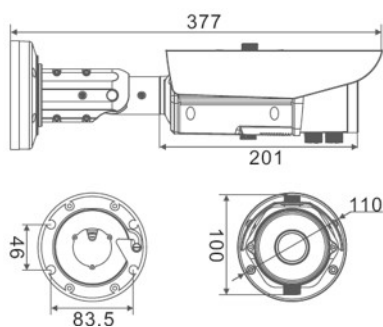

Dimension

Accessories

SN-CBK627B

SN-CBK633

Specifications

CAMERA	
Image Sensor	1/2.8" Progressive Scan CMOS
Min. illumination	Color:0.001Lux@(F1.2,AGC ON) ;B/W:0Lux@(IR LED ON)
Day & Night	ICR
Shutter Speed	1/5s-1/20000s
Auto Iris	Yes
Wide Dynamic Range	WDR>120dB
Digital Noise Reduction	2D/3D
Lens	Motorized lens 2.7-12mm
FOV	105° ~ 32°
IR LED	8pcs
IR Range	Up to 60m
IMAGE	
Video Compression	H.264/265, MJPEG
Bit Rate (CBR/VBR)	Main stream:500kb-12000kb ;Sub stream 100kb-6000kb
Audio Compression	G.711 ,RAW_PCM
Max. Resolution	1920x1080/60fps
Stream	Stream1 1920x1080/1280x720 Stream 2 D1 to QVGA Stream 3 1920x1080/1280x720/D1/VGA/640x360/CIF/QVGA
Image Setting	Rotate Mode, Saturation, Brightness, Contrast, Sharpness
HLC	Yes
9:16 Corridor mode	Yes
DIS	Auto
ROI	Yes
Defog	Yes
NETWORK	
Network Protocols:	IPv4,802.1x,HTTP,HTTPS,TCP/IP,UDP/IP,RTSP,DHCP,NTP, RTCP/RTP, PPPoE, SMTP, DNS, UPnP, FTP, ICMP ,IGMP, Unicast and Multicast
Alarm Trigger	Perimeter ,Single Virtual Fences ,Double Virtual Fences ,Loiter ,Multi Loiter ,Object Left ,Object Removed, Abnormal Speed ,Converse, Illegal Parking ,Signal Bad , Motion Detection, Network disconnect, Disk alarm, I/O alarm
RTSP Video	Standard RFC2326, Support QuickTime / VLC Player.
Security	User security authentication, Reset, Hardware Watch Dog
Web Language	English, Chinese, Polish, Italian, Portuguese, Spanish, Russian, French, Czech, Hungarian (Sunell Brand)
System Compatibility	Onvif
INTERFACE	
Ethernet	11 Ethernet (10/100 Base-T) RJ-45 Connector
Audio I/O	1ch Audio In&1ch Audio Out
Alarm I/O	1ch Alarm In&1ch Alarm Out
RS485	Yes
BNC Output	Yes
Reset Button	Yes
Edge Storage	Micro SD/SDHC/SDXC slot ,Max 128GB
GENERAL	
Power Supply	DC12V/POE
Power Consumption	5W(IR LED OFF); 8W (IR LED ON)
Operating Temperature	Starting Temperature: -30 °C ~ 60 °C (-22 °F ~ 140 °F) Working Temperature:-40 °C ~ 60 °C (-40 °F ~ 140 °F)
Operating Humidity	0% - 90% RH
Ingress Protection	IP67, IK10 Optional
Approvals	CE / FCC
Product Dimensions	Φ 110×377mm
Product Weight	1680g