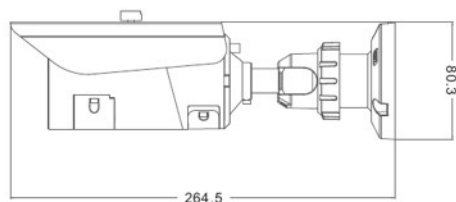

Dimension

Accessories

SN-CBK627B

SN-CBK633

Specifications

CAMERA	
Image Sensor	1/2.8" Progressive Scan CMOS
Min. illumination	Color:0.001Lux@(F1.2,AGC ON) ;B/W:0Lux@(IR LED ON)
Day & Night	ICR
Shutter Speed	1/5s-1/20000s
Auto Iris	Yes
Wide Dynamic Range	WDR>120dB
Digital Noise Reduction	2D/3D
Lens	Motorized lens 2.7-12mm
FOV	105° ~ 32°
IR LED	10pcs
IR Range	Up to 30m
IMAGE	
Video Compression	H.265/H.264, MJPEG
Bit Rate (CBR/VBR)	Main stream:500kb-12000kb ;Sub stream 100kb-6000kb
Audio Compression	G.711 ,RAW_PCM
Max. Resolution	1920x1080/60fps
Stream	Stream1 1920x1080/1280x720 Stream 2 D1 to QVGA Stream 3 1920x1080/1280x720/D1/VGA/640x360/CIF/QVGA
Image Setting	Rotate Mode, Saturation, Brightness, Contrast, Sharpness
HLC	Yes
9:16 Corridor mode	Yes
DIS	Auto
ROI	Yes
Defog	Yes
NETWORK	
Network Protocols:	IPv4,802.1x,HTTP,HTTPS,TCP/IP,UDP/IP,RTSP,DHCP,NTP, RTCP/RTP, PPPoE, SMTP, DNS, UPnP, FTP, ICMP ,IGMP, Unicast and Multicast
Alarm Trigger	Perimeter ,Single Virtual Fences ,Double Virtual Fences ,Loiter ,Multi Loiter ,Object Left ,Object Removed, Abnormal Speed ,Converse, Illegal Parking ,Signal Bad , Motion Detection, Network disconnect, Disk alarm, I/O alarm
RTSP Video	Standard RFC2326, Support QuickTime / VLC Player.
Security	User security authentication, Reset, Hardware Watch Dog
Web Language	English, Chinese, Polish, Italian, Portuguese, Spanish, Russian, French, Czech, Hungarian (Sunell Brand)
System Compatibility	Onvif
INTERFACE	
Ethernet	11 Ethernet (10/100 Base-T) RJ-45 Connector
Audio I/O	1ch Audio In&1ch Audio Out
Alarm I/O	N/A
RS485	N/A
BNC Output	Yes
Reset Button	Yes
Edge Storage	Micro SD/SDHC/SDXC slot ,Max 128GB
GENERAL	
Power Supply	DC12V/POE
Power Consumption	5W(IR LED OFF); 8W (IR LED ON)
Operating Temperature	Starting Temperature: -30 °C ~ 60 °C (-22 °F ~ 140 °F) Working Temperature:-40 °C ~ 60 °C (-40 °F ~ 140 °F)
Operating Humidity	0% - 90% RH
Ingress Protection	IP67
Approvals	CE / FCC
Product Dimensions	φ 80.3×264.5mm
Product Weight	830g