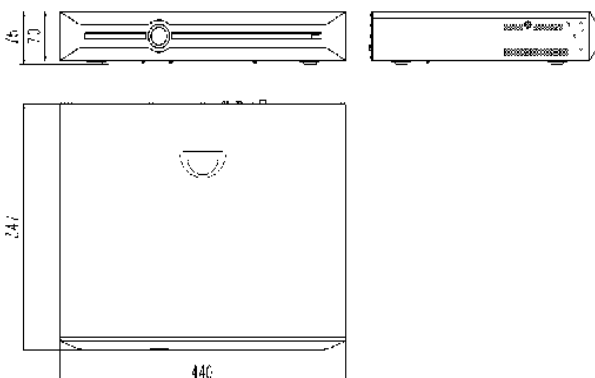

Dimensions

Video/Audio Input	
IP video input	20-ch
Two-way Audio Input	1-ch 3.5mm
Network	
Incoming Bandwidth	400Mbps
Outgoing Bandwidth	200Mbps
Remote Connection	32 Users, Up to 160ch Videos
Browser	IE8/Firefox24 or above
Mobile Software	P2P&DDNS for IOS&Android (Tiandy: Easylive, Neutral: Mobilive)
Protocol	TCP/UDP/HTTP/MULTICAST/UPnP/DHCP/PPPoE/DDNS/NFS/FTP/NTP/TCP-IP IPFILTER/ALARMSEVER/IP SEARCH/HTTPS/RTSP/SMTP/SADP/SNMP
Email	Activated by Alarm
ANR	Y
Advanced	Remaining Bandwidth Display
Video/Audio Output	
HDMI	3840×2160,2560×1600,2560×1440,1920×1080 1280×720,800×600,1024×768,1366×768,1440×900,1280×800 1-ch Resolution: 1920×1080, 1280×720, 800×600,1024×768
VGA	1366×768,1440×900,1280×800 Adjustable Output mode, Self-adaptive Resolution
Frame Rate	Mainstream 25fps(P)/30fps(N)Substream 25fps(P)/30fps(N)
I-Frame Record	Y, Only Record Key Frame to Lower Frame Rate
Recording Resolution	4K(3840*2160,3264*2448,3296*2472)/6MP(2752*2208,3008*2008,2408*2008) 5MP(2560*1920,2592*1944,2592*1920,2528*2128)/4MP(2560*1440,2592*1520) 3MP(2048*1536)/1080P/U/XGA/720P/VGA/4CIF/DCIF/2CIF/CIF/QCIF
Audio	1-ch 3.5mm
Synchronous Playback	4-ch 4K/16-ch 1080P/720P/4CIF
Decoding	
Compression	S+265/H.265/S+264/H.264H/H.264M/H.264B 4K(3840*2160,3264*2448,3296*2472)/6MP(2752*2208,3008*2008,2408*2008) 5MP(2560*1920,2592*1944,2592*1920,2528*2128)/4MP(2560*1440,2592*1520) 3MP(2048*1536)/1080P/U/XGA/720P/VGA/4CIF/DCIF/2CIF/CIF/QCIF
Live View/Playback	4-ch 4K/6MP/5-ch 5MP/8-ch 4MP/9-ch 3MP/16-ch 1080P/20-ch 720P/4CIF
Capability	4-ch 4K/6MP/5-ch 5MP/8-ch 4MP/9-ch 3MP/16-ch 1080P/20-ch 720P/4CIF
Display Split	1/4/6/8/9/10/16/20/25
E-Zoom	Y
Hard Disk	
SATA	4 SATA for 4 HDDs
Interface Type	1 eSATA for Backup
Capacity	Up to 8TB Capacity for Each HDD
NTFS Files System	Y
HDD Management	Group and Quota, Customized Recording Days
External Interface	
HDMI Output	1ch
VGA Output	1ch
Two-way Audio	1ch 3.5mm
Audio Output	1ch RCA
Network Interface	1X RJ-45 10/100/1000Mbps Self-adaptive Ethernet Interfaces
Serial Interface	1X RS-485, 1X RS-232
USB Interface	1x USB3.0, 1x USB2.0
Alarm In/Out	16/4
Advance	
NAS	NFS Protocol, Support Manual Backup Only
Plug and Play	Y, Only for Tiandy Cameras
Image Flip	Y, Only for Tiandy Cameras
Hot Standby	N+1
Corridor Mode	Y, 16:9 to 9:16, Only for Tiandy Cameras
Video Analytics(VCA)	Camera VCA Function, including Tripwire/Perimeter/Facial Detection People Counting/Missing&Foreign Object/Crowd/Littering/Fast Moving Parking/Off-position/Blurred Image/Audio Offline/Screaming Detection Quickly Search Target Videos according to Channel No., Records Type, Records Time, File Type and VCA(Only for Tiandy Cameras)
Smart Search	Manual/Timing/Motion Detection/Port Alarm/ VCA Alarm/Video Occlusion
Trigger Recording	Set Recording Bite Rate for Different Time
Smart Recording	Pre Alarm Default 10s (5/10/15/60s Optional) Post Alarm Default 10s (10/15/30/60/600s Optional)
Alarm Recording	Intercom , Recording
One Key Control	SDV, Export MP4 in H.264 Format
Records Format	SDV, Export MP4 in H.264 Format
Records Encryption	Y
Records Tag	Y
Onvif	Onvif(Profile S)
General	
Language	English,Spanish,Korean,Italian,Turkish,Thai,Russian Polish,French,Traditional Chinese,Simplified Chinese
Power Supply	DC12V 5A
Consumption(without HDD)	≤ 40W
Working Temperature	-10 °C ~ +55 °C (+14 °F~ + 131 °F)
Working Humidity	10 % ~ 90 %
Chassis	19" Rack Mount 1.5U Chassis, with 2pcs Ear Boards
Dimensions	75mm×440mm×347mm
Weight	3.8KG (without HDD), 5.5KG (with Packing Box)
S+265:	Tiandy enhanced H.265 codec
ANR:	Auto store video in SD card when NVR disconnected, and upload video to NVR when resumed connection(Only Support Tiandy ANR NVR)
Smart Search:	Greatly improve search speed for recorded video via VCA function