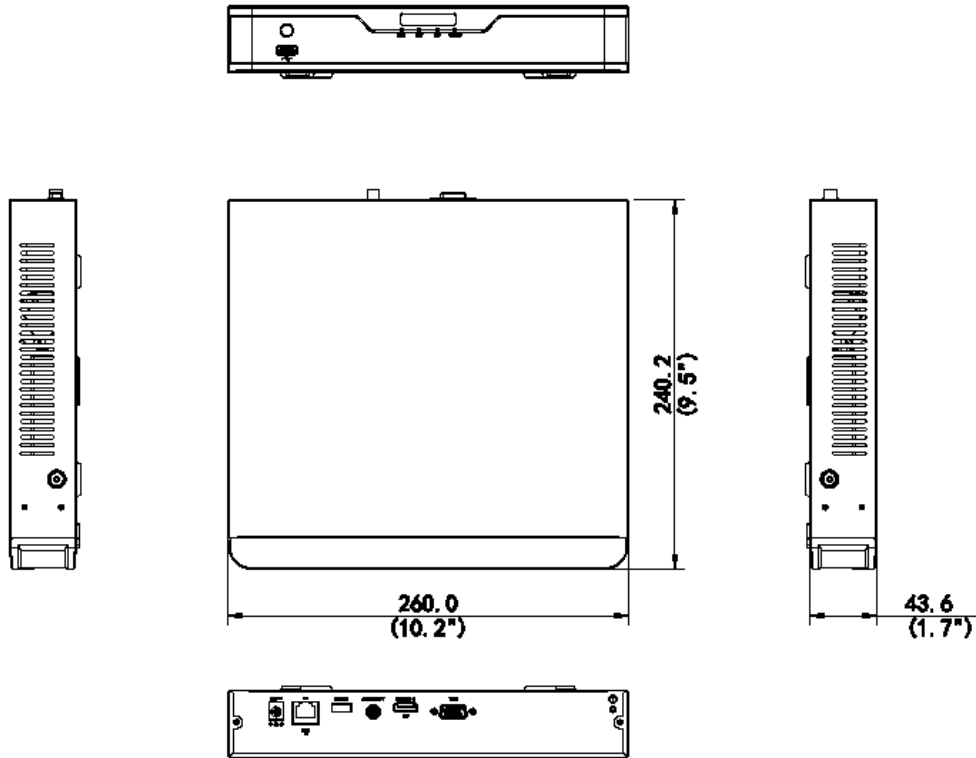

Dimensions