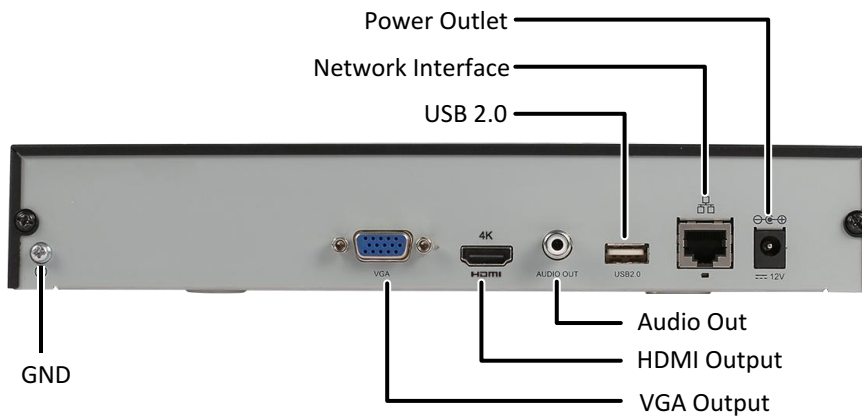

Rear Panel

Zhejiang Uniview Technologies Co., Ltd.

Building No.10, Wanlun Science Park, Jiangling Road 88, Binjiang District, Hangzhou, Zhejiang, China

Email: overseasbusiness@uniview.com; globalsupport@uniview.com

<http://www.uniview.com>

©2017 Zhejiang Uniview Technologies Co.,Ltd. All rights reserved.

*Product specifications and availability are subject to change without notice.