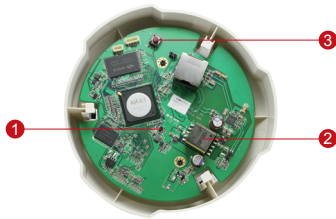

D54

1MP Indoor Dome with D/N, IR, Fixed Lens

- 1 Megapixel with 720p
- Day & Night with IR LED
- Fixed Lens with f3.6mm / F1.8
- 30 fps at 1280 x 720

PHOTO INDICATION

- 1 Power LED
- 2 Ethernet Port
- 3 Reset Button

DIMENSION DIAGRAM

Unit: mm [inch]

ACCESSORY OPTIONS

Dome Cover		
PDCX-0104		3-inch, smoke, non-vandal proof

Popular Mounting Solutions		
Surface	Accessories not required	
Wall	PMAX-0308 	
Pendant	PMAX-0101 + PMAX-0103 	
Corner	PMAX-0101 + PMAX-0305 + PMAX-0402 	
Pole	PMAX-0101 + PMAX-0305 + PMAX-0503 	
Flush	PMAX-1006 	
Gang Box	PMAX-0805 	

* For more mounting solutions, please refer to Project Planner on www.acti.com

PRODUCT SPECIFICATION

D54

• Device

Device Type	Fixed Indoor Dome Camera
Image Sensor	Progressive Scan CMOS
Sensor Size	1/4"
Day / Night	Yes
Superior Low Light Sensitivity	No
Minimum Illumination	Color: 0.1 lux at F1.8 (30 IRE, 2400°K); B/W: 0 lux (IR LED on)
Color to B/W switch	ISP based switch, configurable
Mechanical IR Cut Filter	Yes
IR Sensitivity Range	700~1100nm
IR LED	IR LED x 10 (850nm)
IR Working Distance	15 m (0 lux, 30 IRE, Gain 255, Auto shutter mode)
Electronic Shutter	1/5 ~ 1/2,000 sec (manual mode); 1/5 ~ 1/10,000 sec (auto mode)

• General

Power Source / Consumption	PoE Class 2 (IEEE802.3af) / 4.26 W (IR on)
Weight	292 g (0.64 lb)
Dimensions (Ø x H)	128 mm x 99 mm (5.04" x 3.90")
Mount Type	Surface, Pendant, Wall, Corner, Pole, Flush, Gang box
Starting Temperature	-10°C ~ 50°C (14°F ~ 122°F)
Operating Temperature	-10°C ~ 50°C (14°F ~ 122°F)
Operating Humidity	10% ~ 85% RH
Approvals	CE (EN 55022 Class B, EN 55024), FCC (Part15 Subpart B Class B)