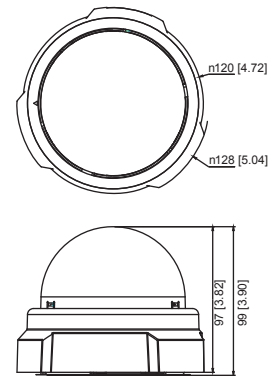

D54

1MP Indoor Dome with D/N, IR, Fixed Lens

- 1 Megapixel with 720p
- Day & Night with IR LED
- Fixed Lens with f3.6mm / F1.8
- 30 fps at 1280 x 720

PHOTO INDICATION

- 1 Power LED
- 2 Ethernet Port
- 3 Reset Button

DIMENSION DIAGRAM

Unit: mm [inch]

ACCESSORY OPTIONS

Dome Cover		
PDCX-0104		3-inch, smoke, non-vandal proof

Popular Mounting Solutions		
Surface	Accessories not required	
Wall	PMAX-0308 	
Pendant	PMAX-0101 + PMAX-0103 	
Corner	PMAX-0101 + PMAX-0305 + PMAX-0402 	
Pole	PMAX-0101 + PMAX-0305 + PMAX-0503 	
Flush	PMAX-1006 	
Gang Box	PMAX-0805 	

• Lens

Focal Length / Aperture	Fixed focal, f3.6 mm / F1.8
Iris	Fixed iris
Focus	Fixed focus
Lens Mount	Board mount
Horizontal Viewing Angle	60.6°
Viewing Angle Adjustment	Pan: 0° - 330°; Tilt: 20° - 90°

• General

Power Source / Consumption	PoE Class 2 (IEEE802.3af) / 4.26 W (IR on)
Weight	292 g (0.64 lb)
Dimensions (Ø x H)	128 mm x 99 mm (5.04" x 3.90")
Mount Type	Surface, Pendant, Wall, Corner, Pole, Flush, Gang box
Starting Temperature	-10°C ~ 50°C (14°F ~ 122°F)
Operating Temperature	-10°C ~ 50°C (14°F ~ 122°F)
Operating Humidity	10% ~ 85% RH
Approvals	CE (EN 55022 Class B, EN 55024), FCC (Part15 Subpart B Class B)