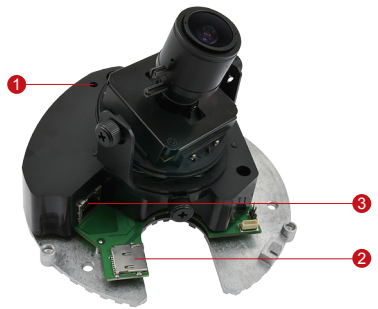

D61

1.3MP Indoor Dome with SLLS, Vari-focal Lens

- 1.3 Megapixel with 720p
- Superior Low Light Sensitivity
- Vari-focal Lens with f2.8-12mm / F1.4
- 60 fps at 1280 x 720
- Vandal Resistant (IK09)

PHOTO INDICATION

- 1 Reset Button
- 2 MicroSDHC/MicroSDXC Card Slot
- 3 Ethernet Port

DIMENSION DIAGRAM

Unit: mm [inch]

ACCESSORY OPTIONS

Dome Cover		
PDCX-1101		4-inch, smoke, vandal proof

Popular Mounting Solutions		
Surface	Accessories not required	
Wall	PMAX-0308	
Pendant	PMAX-0101 PMAX-0103	
Corner	PMAX-0101 PMAX-0305 PMAX-0402	
Pole	PMAX-0101 PMAX-0305 PMAX-0503	
Flush	PMAX-1003	
Gang Box	PMAX-0803	

* For more mounting solutions, please refer to Project Planner on www.acti.com

PRODUCT SPECIFICATION**D61****• Device**

Device Type	Indoor Dome Camera
Image Sensor	Progressive Scan CMOS
Sensor Size	1/3"
Day / Night	No
Superior Low Light Sensitivity	Yes
Minimum Illumination	Color: 0.1 lux at F1.4 (30 IRE, 2400°K)
Mechanical IR Cut Filter	No
IR Sensitivity Range	No
IR LED	No
Electronic Shutter	1/5 ~ 1/2,000 sec (manual mode); 1/5 ~ 1/10,000 sec (auto mode)

• Interface

Local Storage	MicroSDHC/MicroSDXC memory card slot (card not included)
---------------	--

• General

Power Source / Consumption	PoE Class 2 (IEEE802.3af) / 2.64W
Weight	503 g (1.11 lb)
Dimensions (Ø x H)	146 mm x 113.9 mm (5.8" x 4.5")
Environmental Casing	Vandal resistant (IK09 rated); Transparent dome cover
Mount Type	Surface, Pendant, Wall, Corner, Pole, Flush, Gang box
Starting Temperature	-10°C ~ 50°C (14°F ~ 122°F)
Operating Temperature	-10°C ~ 50°C (14°F ~ 122°F)
Operating Humidity	10% ~ 85% RH
Approvals	CE (EN 55022 Class B, EN 55024), FCC (Part15 Subpart B Class B), IK09