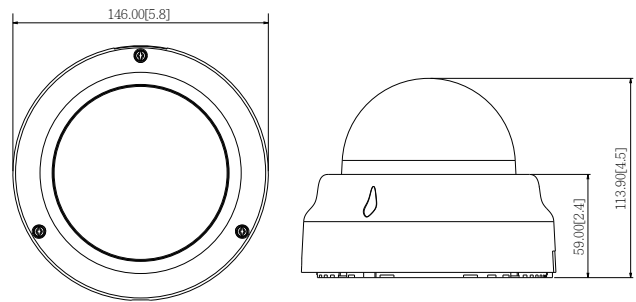

- 1 Reset Button
- 2 MicroSDHC/MicroSDXC Card Slot
- 3 Ethernet Port

DIMENSION DIAGRAM

Unit: mm [inch]

ACCESSORY OPTIONS

Dome Cover		
PDCX-1101		4-inch, smoke, vandal proof

Popular Mounting Solutions		
Surface	Accessories not required	
Wall	PMAX-0308	
Pendant	PMAX-0101 PMAX-0103	
Corner	PMAX-0101 PMAX-0305 PMAX-0402	
Pole	PMAX-0101 PMAX-0305 PMAX-0503	
Flush	PMAX-1003	
Gang Box	PMAX-0803	

• Interface

Local Storage	MicroSDHC/MicroSDXC memory card slot (card not included)
---------------	--

• General

Power Source / Consumption	PoE Class 2 (IEEE802.3af) / 2.64W
Weight	503 g (1.11 lb)
Dimensions (Ø x H)	146 mm x 113.9 mm (5.8" x 4.5")
Environmental Casing	Vandal resistant (IK09 rated); Transparent dome cover
Mount Type	Surface, Pendant, Wall, Corner, Pole, Flush, Gang box
Starting Temperature	-10°C ~ 50°C (14°F ~ 122°F)
Operating Temperature	-10°C ~ 50°C (14°F ~ 122°F)
Operating Humidity	10% ~ 85% RH
Approvals	CE (EN 55022 Class B, EN 55024), FCC (Part15 Subpart B Class B), IK09