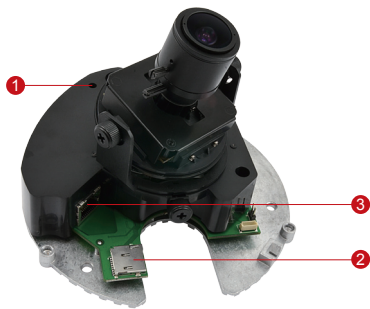

## 1MP Indoor Dome with D/N, IR, Vari-focal Lens

- 1 Megapixel with 720p
- Day & Night with IR LED
- Vari-focal Lens with f2.8-12mm / F1.4
- 30 fps at 1280 x 720
- Vandal Resistant (IK09)

### PHOTO INDICATION

- 1 Reset Button
- 2 MicroSDHC/MicroSDXC Card Slot
- 3 Ethernet Port

#### • General

Power Source / Consumption	PoE Class 2 (IEEE802.3af) / 4.22 W (IR on)
Weight	503 g (1.11 lb)
Dimensions (Ø x H)	146 mm x 113.9 mm (5.8" x 4.5")
Environmental Casing	Vandal resistant (IK09 rated); Transparent dome cover
Mount Type	Surface, Pendant, Wall, Corner, Pole, Flush, Gang box
Starting Temperature	-10°C ~ 50°C (14°F ~ 122°F)
Operating Temperature	-10°C ~ 50°C (14°F ~ 122°F)
Operating Humidity	10% ~ 85% RH
Approvals	CE (EN 55022 Class B, EN 55024), FCC (Part15 Subpart B Class B), IK09