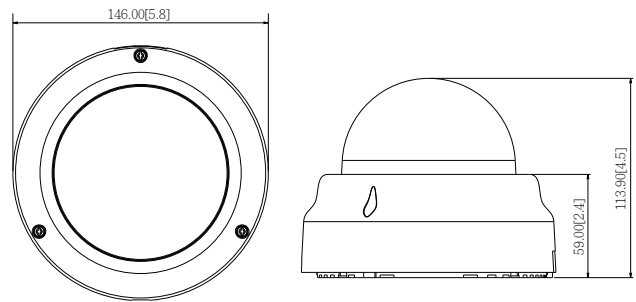

### DIMENSION DIAGRAM

Unit: mm [inch]

#### • General

Power Source / Consumption	PoE Class 2 (IEEE802.3af) / 4.22 W (IR on)
Weight	503 g (1.11 lb)
Dimensions (Ø x H)	146 mm x 113.9 mm (5.8" x 4.5")
Environmental Casing	Vandal resistant (IK09 rated); Transparent dome cover
Mount Type	Surface, Pendant, Wall, Corner, Pole, Flush, Gang box
Starting Temperature	-10°C ~ 50°C (14°F ~ 122°F)
Operating Temperature	-10°C ~ 50°C (14°F ~ 122°F)
Operating Humidity	10% ~ 85% RH
Approvals	CE (EN 55022 Class B, EN 55024), FCC (Part15 Subpart B Class B), IK09