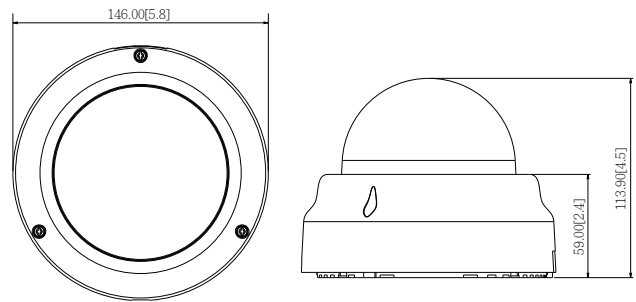

- 1 Reset Button
- 2 MicroSDHC/MicroSDXC Card Slot
- 3 Ethernet Port

DIMENSION DIAGRAM

Unit: mm [inch]

ACCESSORY OPTIONS

Dome Cover

PDCX-1101		4-inch, smoke, vandal proof
-----------	---	-----------------------------

• Interface

Local Storage	MicroSDHC/MicroSDXC memory card slot (card not included)
---------------	--

• General

Power Source / Consumption	PoE Class 2 (IEEE802.3af) / 5.18 W (IR on)
Weight	503 g (1.11 lb)
Dimensions (Ø x H)	146 mm x 113.9 mm (5.8" x 4.5")
Environmental Casing	Vandal Resistant (IK09 rated); Transparent dome cover
Mount Type	Surface, Pendant, Wall, Corner, Pole, Flush, Gang box
Starting Temperature	-10°C ~ 50°C (14°F ~ 122°F)
Operating Temperature	-10°C ~ 50°C (14°F ~ 122°F)
Operating Humidity	10% ~ 85% RH
Approvals	CE (EN 55022 Class B, EN 55024), FCC (Part15 Subpart B Class B)