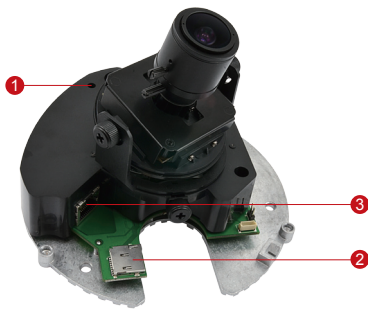

D65

3MP Indoor Dome with D/N, IR, Vari-focal Lens

- 3 Megapixel with 1080p
- Day & Night with IR LED
- Vari-focal Lens with f2.8-12mm / F1.4
- 30 fps at 1920 x 1080
- Vandal Resistant (IK09)

PHOTO INDICATION

- 1 Reset Button
- 2 MicroSDHC/MicroSDXC Card Slot
- 3 Ethernet Port

DIMENSION DIAGRAM

Unit: mm [inch]

ACCESSORY OPTIONS

Dome Cover

PDCX-1101		4-inch, smoke, vandal proof
-----------	---	-----------------------------

* For more mounting solutions, please refer to Project Planner on www.acti.com

PRODUCT SPECIFICATION

D65

• Device

Device Type	Indoor Dome Camera
Image Sensor	Progressive Scan CMOS
Sensor Size	1/3.2"
Day / Night	Yes
Superior Low Light Sensitivity	No
Minimum Illumination	Color: 0.1 lux at F1.4 (30 IRE, 2400°K); B/W: 0 lux (IR LED on)
Color to B/W switch	ISP based switch, configurable
Mechanical IR Cut Filter	Yes
IR Sensitivity Range	700~1100nm
IR LED	IR LED x 15 (850nm)
IR Working Distance	15 m (0 lux, 30 IRE, Max exposure gain)
Electronic Shutter	1/5 ~ 1/2,000 sec (manual mode); 1/5 ~ 1/10,000 sec (auto mode)

• Interface

Local Storage	MicroSDHC/MicroSDXC memory card slot (card not included)
---------------	--

• General

Power Source / Consumption	PoE Class 2 (IEEE802.3af) / 5.18 W (IR on)
Weight	503 g (1.11 lb)
Dimensions (Ø x H)	146 mm x 113.9 mm (5.8" x 4.5")
Environmental Casing	Vandal Resistant (IK09 rated); Transparent dome cover
Mount Type	Surface, Pendant, Wall, Corner, Pole, Flush, Gang box
Starting Temperature	-10°C ~ 50°C (14°F ~ 122°F)
Operating Temperature	-10°C ~ 50°C (14°F ~ 122°F)
Operating Humidity	10% ~ 85% RH
Approvals	CE (EN 55022 Class B, EN 55024), FCC (Part15 Subpart B Class B)