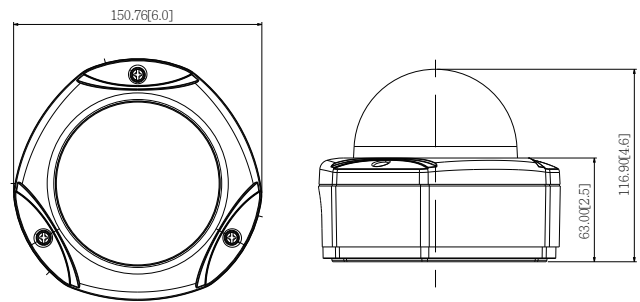

- 1 Reset Button
- 2 MicroSDHC/MicroSDXC Card Slot
- 3 Ethernet Port

DIMENSION DIAGRAM

Unit: mm [inch]

ACCESSORY OPTIONS

Dome Cover		
PDCX-1101		4-inch, smoke, vandal proof

Popular Mounting Solutions	
Surface	Accessories not required
Wall	PMAX-0308 
Pendant	PMAX-0101 + PMAX-0103 
Corner	PMAX-0101 + PMAX-0305 + PMAX-0402 
Pole	PMAX-0101 + PMAX-0305 + PMAX-0503 
Flush	PMAX-1003 
Gang Box	PMAX-0804 

• Interface

Local Storage	MicroSDHC/MicroSDXC memory card slot (card not included)
---------------	--

• General

Power Source / Consumption	PoE Class 2 (IEEE802.3af) / 3.29 W (IR on)
Weight	975 g (2.15 lb)
Dimensions (Ø x H)	150.76 mm x 116.9 mm (6" x 4.6")
Environmental Casing	Weatherproof (IP66 rated); Vandal proof (IK10 rated); Transparent dome cover
Mount Type	Surface, Pendant, Wall, Corner, Pole, Flush, Gang box
Starting Temperature	-20°C ~ 50°C (-4°F ~ 122°F)
Operating Temperature	-40°C ~ 50°C (-40°F ~ 122°F)
Operating Humidity	10% ~ 85% RH
Approvals	CE (EN 55022 Class B, EN 55024), FCC (Part15 Subpart B Class B), IK10, IP66