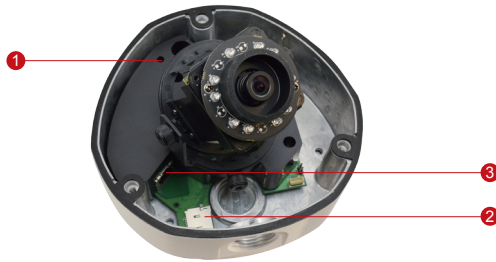

D71

1MP Outdoor Dome with D/N, IR, Fixed Lens

- 1 Megapixel with 720p
- Day & Night with IR LED
- Fixed Lens with f2.93mm / F2.0
- 30 fps at 1280 x 720
- Weatherproof (IP66) and Vandal Proof (IK10)

PHOTO INDICATION

- 1 Reset Button
- 2 MicroSDHC/MicroSDXC Card Slot
- 3 Ethernet Port

DIMENSION DIAGRAM

Unit: mm [inch]

ACCESSORY OPTIONS

Dome Cover		
PDCX-1101		4-inch, smoke, vandal proof

Popular Mounting Solutions	
Surface	Accessories not required
Wall	PMAX-0308 
Pendant	PMAX-0101 + PMAX-0103 
Corner	PMAX-0101 + PMAX-0305 + PMAX-0402 
Pole	PMAX-0101 + PMAX-0305 + PMAX-0503 
Flush	PMAX-1003 
Gang Box	PMAX-0804 

* For more mounting solutions, please refer to Project Planner on www.acti.com

PRODUCT SPECIFICATION

D71

• Device

Device Type	Outdoor Dome Camera
Image Sensor	Progressive Scan CMOS
Sensor Size	1/4"
Day / Night	Yes
Superior Low Light Sensitivity	No
Minimum Illumination	Color: 0.1 lux at F2.0 (30 IRE, 2400°K); B/W: 0 lux (IR LED on)
Color to B/W switch	ISP based switch, configurable
Mechanical IR Cut Filter	Yes
IR Sensitivity Range	700~1100nm
IR LED	IR LED x 10 (850nm)
IR Working Distance	15 m (0 lux, 30 IRE, Gain 255, Auto shutter mode)
Electronic Shutter	1/5 ~ 1/2,000 sec (manual mode); 1/5 ~ 1/10,000 sec (auto mode)

• Interface

Local Storage	MicroSDHC/MicroSDXC memory card slot (card not included)
---------------	--

• General

Power Source / Consumption	PoE Class 2 (IEEE802.3af) / 3.29 W (IR on)
Weight	975 g (2.15 lb)
Dimensions (Ø x H)	150.76 mm x 116.9 mm (6" x 4.6")
Environmental Casing	Weatherproof (IP66 rated); Vandal proof (IK10 rated); Transparent dome cover
Mount Type	Surface, Pendant, Wall, Corner, Pole, Flush, Gang box
Starting Temperature	-20°C ~ 50°C (-4°F ~ 122°F)
Operating Temperature	-40°C ~ 50°C (-40°F ~ 122°F)
Operating Humidity	10% ~ 85% RH
Approvals	CE (EN 55022 Class B, EN 55024), FCC (Part15 Subpart B Class B), IK10, IP66