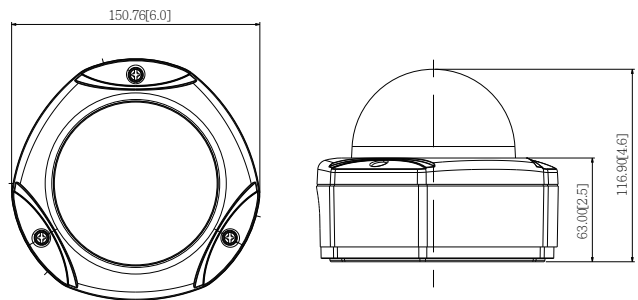

### PHOTO INDICATION

- 1 Reset Button
- 2 MicroSDHC/MicroSDXC Card Slot
- 3 Ethernet Port

### DIMENSION DIAGRAM

Unit: mm [inch]

**• Interface**

Local Storage	MicroSDHC/MicroSDXC memory card slot (card not included)
---------------	--

**• General**

Power Source / Consumption	PoE Class 2 (IEEE802.3af) / 3.84 W (IR on)
Weight	1015 g (2.24 lb)
Dimensions (Ø x H)	150.76 mm x 116.9 mm (6" x 4.6")
Environmental Casing	Weatherproof (IP66 rated); Vandal proof (IK10 rated); Transparent dome cover
Mount Type	Surface, Pendant, Wall, Corner, Pole, Flush
Starting Temperature	-20°C ~ 50°C (-4°F ~ 122°F)
Operating Temperature	-40°C ~ 50°C (-40°F ~ 122°F)
Operating Humidity	10% ~ 85% RH
Approvals	CE (EN 55022 Class B, EN 55024), FCC (Part15 Subpart B Class B), IK10, IP66, NEMA 4X