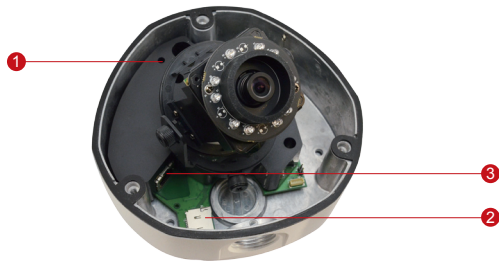

## 1MP Outdoor Dome with D/N, IR, Vari-focal Lens

- 1 Megapixel with 720p
- Day & Night with IR LED
- Vari-focal Lens with f2.8-12mm / F1.4
- 30 fps at 1280 x 720
- Weatherproof (IP66) and Vandal Proof (IK10)

### PHOTO INDICATION

- 1 Reset Button
- 2 MicroSDHC/MicroSDXC Card Slot
- 3 Ethernet Port

**• Interface**

Local Storage	MicroSDHC/MicroSDXC memory card slot (card not included)
---------------	--

**• General**

Power Source / Consumption	PoE Class 2 (IEEE802.3af) / 3.84 W (IR on)
Weight	1015 g (2.24 lb)
Dimensions (Ø x H)	150.76 mm x 116.9 mm (6" x 4.6")
Environmental Casing	Weatherproof (IP66 rated); Vandal proof (IK10 rated); Transparent dome cover
Mount Type	Surface, Pendant, Wall, Corner, Pole, Flush
Starting Temperature	-20°C ~ 50°C (-4°F ~ 122°F)
Operating Temperature	-40°C ~ 50°C (-40°F ~ 122°F)
Operating Humidity	10% ~ 85% RH
Approvals	CE (EN 55022 Class B, EN 55024), FCC (Part15 Subpart B Class B), IK10, IP66, NEMA 4X