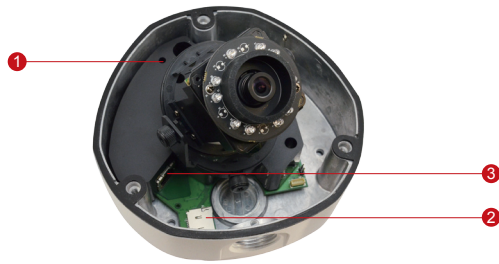

## 3MP Outdoor Dome with D/N, IR, Vari-focal Lens

- 3 Megapixel with 1080p
- Day & Night with IR LED
- Vari-focal Lens with f2.8-12mm/ F1.4
- 30 fps at 1920 x 1080
- Weatherproof (IP66) and Vandal Proof (IK10)

### PHOTO INDICATION

- 1 Reset Button
- 2 MicroSDHC/MicroSDXC Card Slot
- 3 Ethernet Port

#### • Lens

Focal Length / Aperture	Vari-focal, f2.8 - 12 mm / F1.4
Iris	Fixed iris
Focus	Manual focus
Mount Type	Board mount
Horizontal Viewing Angle	70.5° - 28.2°
Viewing Angle Adjustment	Pan: 0° - 350°; Tilt: 17° - 163°; Rotate: 0° - 350°

#### • General

Power Source / Consumption	PoE Class 2 (IEEE802.3af) / 4.8 W (IR on)
Weight	1015 g (2.24 lb)
Dimensions (Ø x H)	150.76 mm x 116.9 mm (6" x 4.6")
Environmental Casing	Weatherproof (IP66 rated); Vandal proof (IK10 rated); Transparent dome cover
Mount Type	Surface, Pendant, Wall, Corner, Pole, Flush, Gang box
Starting Temperature	-20°C ~ 50°C (-4°F ~ 122°F)
Operating Temperature	-40°C ~ 50°C (-42°F ~ 122°F)
Operating Humidity	10% ~ 85% RH
Approvals	CE (EN 55022 Class B, EN 55024), FCC (Part15 Subpart B Class B), IK10, IP66, NEMA 4X