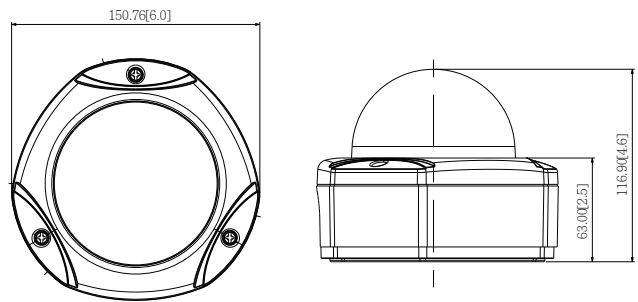

### DIMENSION DIAGRAM

Unit: mm [inch]

#### • General

Power Source / Consumption	PoE Class 2 (IEEE802.3af) / 4.8 W (IR on)
Weight	1015 g (2.24 lb)
Dimensions (Ø x H)	150.76 mm x 116.9 mm (6" x 4.6")
Environmental Casing	Weatherproof (IP66 rated); Vandal proof (IK10 rated); Transparent dome cover
Mount Type	Surface, Pendant, Wall, Corner, Pole, Flush, Gang box
Starting Temperature	-20°C ~ 50°C (-4°F ~ 122°F)
Operating Temperature	-40°C ~ 50°C (-42°F ~ 122°F)
Operating Humidity	10% ~ 85% RH
Approvals	CE (EN 55022 Class B, EN 55024), FCC (Part15 Subpart B Class B), IK10, IP66, NEMA 4X