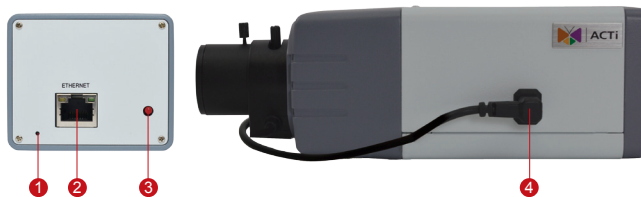

E25

1.3MP Box with D/N,
Basic WDR, SLLS, Vari-focal Lens

- 1.3 Megapixel with 720p
- Day & Night with Superior Low Light Sensitivity
- Vari-focal Lens with f2.8-12mm / F1.4, DC Iris
- Basic WDR (83.5 dB)
- 60 fps at 1280 x 720

PHOTO INDICATION

- 1 Reset Button
- 2 Ethernet Port
- 3 Power LED
- 4 DC Iris Port

DIMENSION DIAGRAM

Unit: mm [inch]

ACCESSORY OPTIONS

Lens		
PLEN-0205		IR Compatible, DC Iris, F1.6, 8 mm - 80mm, 36.7° - 3.97°

• Lens

Focal Length / Aperture	Vari-focal, f2.8 - 12 mm / F1.4
Iris	DC iris
Focus	Manual focus
Lens Mount	CS mount (interchangeable lens)
Horizontal Viewing Angle	82° - 31.1°

• Video

Compression	H.264 HP, MJPEG
Max. Frame Rate vs. Resolution	30 fps at 1280 x 960; 60 fps at 1280 x 720; 30 fps at 640 x 480; 15 fps at 320 x 240
Multi-Streaming	Simultaneous dual streams based on two configurations
Bit Rate	28 Kbps - 6 Mbps (per stream)
Bit Rate Mode	Constant, Variable
Image Enhancement	Basic WDR; White Balance: automatic, hold and manual; Brightness; Contrast; Sharpness(auto); Auto gain control; Digital noise reduction; Flickerless
Privacy Mask	4 configurable regions
Text Overlay	User defined text on video
Image Orientation	Image flip and mirror

• Interface

DC Iris Connector	External connector for DC iris lens
-------------------	-------------------------------------

• General

Power Source / Consumption	PoE Class 2 (IEEE802.3af) / 3.25W
Weight	434g (0.955 lb)
Dimensions (W x H x D)	67.05mm x 65.02mm x 169.75mm (2.6" x 2.6" x 6.7")
Environmental Casing	Optional housing (IP 66 rated)
Mount Type	Wall, Ceiling, Corner, Pole
Starting Temperature	-10°C ~ 50°C (14°F ~ 122°F)
Operating Temperature	-10°C ~ 50°C (14°F ~ 122°F)
Operating Humidity	10% ~ 85% RH
Approvals	CE (EN 55022 Class B, EN 55024), FCC (Part15 Subpart B Class B)