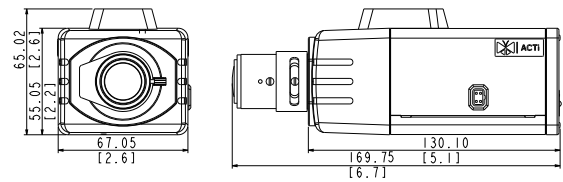

E25

1.3MP Box with D/N,
Basic WDR, SLLS, Vari-focal Lens

- 1.3 Megapixel with 720p
- Day & Night with Superior Low Light Sensitivity
- Vari-focal Lens with f2.8-12mm / F1.4, DC Iris
- Basic WDR (83.5 dB)
- 60 fps at 1280 x 720

PHOTO INDICATION

- 1 Reset Button
- 2 Ethernet Port
- 3 Power LED
- 4 DC Iris Port

DIMENSION DIAGRAM

Unit: mm [inch]

ACCESSORY OPTIONS

Lens		
PLEN-0205		IR Compatible, DC Iris, F1.6, 8 mm - 80mm, 36.7° - 3.97°

Camera Bracket		
PMAX-1100		Plastic, max. load 3.5 kg (7.72 lb), tilt angle 90°

PRODUCT SPECIFICATION

E25

• Device

Device Type	Box Camera
Image Sensor	Progressive Scan CMOS
Sensor Size	1/3"
Day / Night	Yes
Superior Low Light Sensitivity	Yes
Minimum Illumination	Color: 0.1 lux at F1.4 (30 IRE, 2400°K); B/W: 0.05 lux at F1.4 (30 IRE, 2400°K)
Color to B/W switch	ISP based switch; Configurable
Mechanical IR Cut Filter	Yes
IR Sensitivity Range	700 - 1100 nm
IR LED	No
Electronic Shutter	1/5 ~ 1/2,000 sec (manual mode); 1/5 ~ 1/10,000 sec (auto mode)

• Interface

DC Iris Connector	External connector for DC iris lens
-------------------	-------------------------------------

• General

Power Source / Consumption	PoE Class 2 (IEEE802.3af) / 3.25W
Weight	434g (0.955 lb)
Dimensions (W x H x D)	67.05mm x 65.02mm x 169.75mm (2.6" x 2.6" x 6.7")
Environmental Casing	Optional housing (IP 66 rated)
Mount Type	Wall, Ceiling, Corner, Pole
Starting Temperature	-10°C ~ 50°C (14°F ~ 122°F)
Operating Temperature	-10°C ~ 50°C (14°F ~ 122°F)
Operating Humidity	10% ~ 85% RH
Approvals	CE (EN 55022 Class B, EN 55024), FCC (Part15 Subpart B Class B)