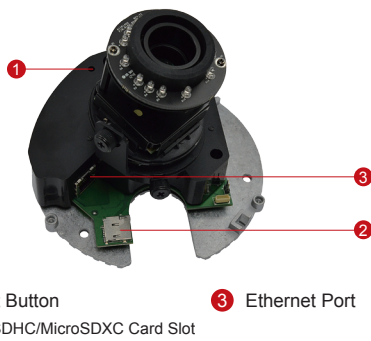

# E61

1MP Indoor Dome with D/N, IR,  
Basic WDR, Vari-focal Lens

- 1 Megapixel with 720p
- Day & Night with IR LED
- Vari-focal Lens with f2.8-12mm / F1.4
- Basic WDR (69 dB)
- 30 fps at 1280 x 720
- Vandal Resistant (IK09)

## PHOTO INDICATION

- 1 Reset Button
- 2 MicroSDHC/MicroSDXC Card Slot
- 3 Ethernet Port

\* For more mounting solutions, please refer to Project Planner on [www.acti.com](http://www.acti.com)

**PRODUCT SPECIFICATION****E61****• Device**

Device Type	Indoor Dome Camera
Image Sensor	Progressive Scan CMOS
Sensor size	1/4"
Day / Night	Yes
Superior Low Light Sensitivity	No
Minimum Illumination	Color: 0.1 lux at F1.4 (30 IRE, 2400°K); B/W: 0 lux (IR LED on)
Color to B/W switch	ISP based switch, configurable
Mechanical IR Cut Filter	Yes
IR Sensitivity Range	700~1100nm
IR LED	IR LED x 15 (850nm)
IR Working Distance	15 m (0 lux, 30 IRE, Gain 255, Auto shutter mode)
Electronic Shutter	1/5 ~ 1/2,000 sec (manual mode); 1/5 ~ 1/10,000 sec (auto mode)

**• Interface**

Local Storage	MicroSDHC/MicroSDXC memory card slot (card not included)
---------------	--

**• General**

Power Source / Consumption	PoE Class 2 (IEEE802.3af) / 4.22 W (IR on)
Weight	503 g (1.11 lb)
Dimensions (Ø x H)	146 mm x 113.9 mm (5.8" x 4.5")
Environmental Casing	Vandal resistant (IK09 rated); Transparent dome cover
Mount Type	Surface, Pendant, Wall, Corner, Pole, Flush, Gang box
Starting Temperature	-10°C ~ 50°C (14°F ~ 122°F)
Operating Temperature	-10°C ~ 50°C (14°F ~ 122°F)
Operating Humidity	10% ~ 85% RH
Approvals	CE (EN 55022 Class B, EN 55024), FCC (Part15 Subpart B Class B), IK09