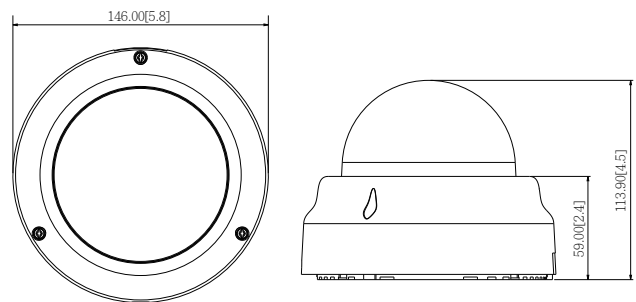

## DIMENSION DIAGRAM

Unit: mm [inch]

**• Interface**

Local Storage	MicroSDHC/MicroSDXC memory card slot (card not included)
---------------	--

**• General**

Power Source / Consumption	PoE Class 2 (IEEE802.3af) / 4.22 W (IR on)
Weight	503 g (1.11 lb)
Dimensions (Ø x H)	146 mm x 113.9 mm (5.8" x 4.5")
Environmental Casing	Vandal resistant (IK09 rated); Transparent dome cover
Mount Type	Surface, Pendant, Wall, Corner, Pole, Flush, Gang box
Starting Temperature	-10°C ~ 50°C (14°F ~ 122°F)
Operating Temperature	-10°C ~ 50°C (14°F ~ 122°F)
Operating Humidity	10% ~ 85% RH
Approvals	CE (EN 55022 Class B, EN 55024), FCC (Part15 Subpart B Class B), IK09