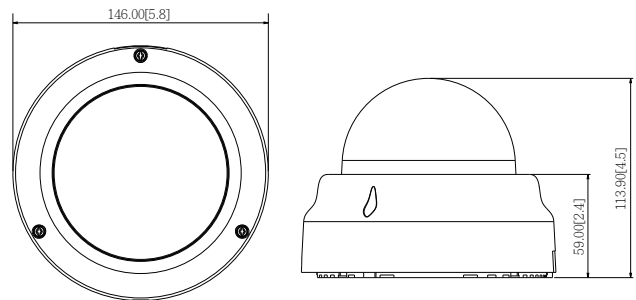

PHOTO INDICATION

- 1 Reset Button
- 2 MicroSDHC/MicroSDXC Card Slot
- 3 Ethernet Port

DIMENSION DIAGRAM

Unit: mm [inch]

ACCESSORY OPTIONS

Dome Cover		
PDCX-1101		4-inch, smoke, vandal proof

Popular Mounting Solutions		
Surface	Accessories not required	
Wall	PMAX-0308	
Pendant	PMAX-0101 PMAX-0103	
Corner	PMAX-0101 PMAX-0305 PMAX-0402	
Pole	PMAX-0101 PMAX-0305 PMAX-0503	
Flush	PMAX-1003	
Gang Box	PMAX-0803	

• Interface

Local Storage	MicroSDHC/MicroSDXC memory card slot (card not included)
---------------	--

• General

Power Source / Consumption	PoE Class 2 (IEEE802.3af) / 5.18 W (IR on)
Weight	503 g (1.11 lb)
Dimensions (Ø x H)	146 mm x 113.9 mm (5.8" x 4.5")
Environmental Casing	Vandal resistant (IK09 rated); Transparent dome cover
Mount Type	Surface, Pendant, Wall, Corner, Pole, Flush, Gang box
Starting Temperature	-10°C ~ 50°C (14°F ~ 122°F)
Operating Temperature	-10°C ~ 50°C (14°F ~ 122°F)
Operating Humidity	10% ~ 85% RH
Approvals	CE (EN 55022 Class B, EN 55024), FCC (Part15 Subpart B Class B), IK09