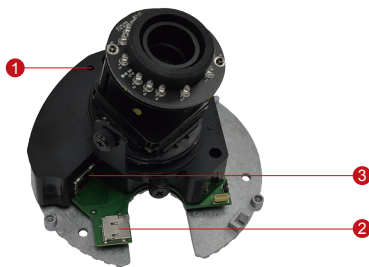

E62

3MP Indoor Dome with D/N, IR,
Basic WDR, Vari-focal Lens

- 3 Megapixel with 1080p
- Day & Night with IR LED
- Vari-focal Lens with f2.8-12mm / F1.4
- Basic WDR (69 dB)
- 30 fps at 1920 x 1080
- Vandal Resistant (IK09)

PHOTO INDICATION

- 1 Reset Button
- 2 MicroSDHC/MicroSDXC Card Slot
- 3 Ethernet Port

DIMENSION DIAGRAM

Unit: mm [inch]

ACCESSORY OPTIONS

Dome Cover		
PDCX-1101		4-inch, smoke, vandal proof

Popular Mounting Solutions		
Surface	Accessories not required	
Wall	PMAX-0308	
Pendant	PMAX-0101 PMAX-0103	
Corner	PMAX-0101 PMAX-0305 PMAX-0402	
Pole	PMAX-0101 PMAX-0305 PMAX-0503	
Flush	PMAX-1003	
Gang Box	PMAX-0803	

* For more mounting solutions, please refer to Project Planner on www.acti.com

PRODUCT SPECIFICATION

E62

• Device

Device Type	Indoor Dome Camera
Image Sensor	Progressive Scan CMOS
Sensor Size	1/3.2"
Day / Night	Yes
Superior Low Light Sensitivity	No
Minimum Illumination	Color: 0.1 lux at F1.4 (30 IRE, 2400°K); B/W: 0 lux (IR LED on)
Color to B/W switch	ISP based switch, configurable
Mechanical IR Cut Filter	Yes
IR Sensitivity Range	700~1100nm
IR LED	IR LED x 15 (850nm)
IR Working Distance	15 m (0 lux, 30 IRE, Gain 255, Auto shutter mode)
Electronic Shutter	1/5 ~ 1/2,000 sec (manual mode); 1/5 ~ 1/10,000 sec (auto mode)

• Interface

Local Storage	MicroSDHC/MicroSDXC memory card slot (card not included)
---------------	--

• General

Power Source / Consumption	PoE Class 2 (IEEE802.3af) / 5.18 W (IR on)
Weight	503 g (1.11 lb)
Dimensions (Ø x H)	146 mm x 113.9 mm (5.8" x 4.5")
Environmental Casing	Vandal resistant (IK09 rated); Transparent dome cover
Mount Type	Surface, Pendant, Wall, Corner, Pole, Flush, Gang box
Starting Temperature	-10°C ~ 50°C (14°F ~ 122°F)
Operating Temperature	-10°C ~ 50°C (14°F ~ 122°F)
Operating Humidity	10% ~ 85% RH
Approvals	CE (EN 55022 Class B, EN 55024), FCC (Part15 Subpart B Class B), IK09