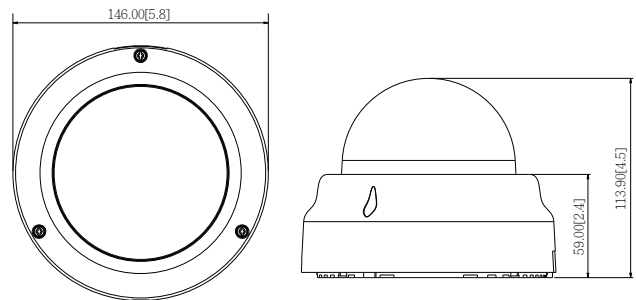

### DIMENSION DIAGRAM

Unit: mm [inch]

**• Interface**

Local Storage	MicroSDHC/MicroSDXC memory card slot (card not included)
---------------	--

**• General**

Power Source / Consumption	PoE Class 2 (IEEE802.3af) / 5.37 W (IR on)
Weight	503 g (1.11 lb)
Dimensions (Ø x H)	146 mm x 113.9 mm (5.8" x 4.5")
Environmental Casing	Vandal resistant (IK09 rated); Transparent dome cover
Mount Type	Surface, Pendant, Wall, Corner, Pole, Flush, Gang box
Starting Temperature	-10°C ~ 50°C (14°F ~ 122°F)
Operating Temperature	-10°C ~ 50°C (14°F ~ 122°F)
Operating Humidity	10% ~ 85% RH
Approvals	CE (EN 55022 Class B, EN 55024), FCC (Part15 Subpart B Class B), IK09