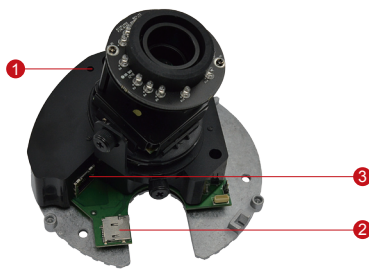

## 5MP Indoor Dome with D/N, IR, Basic WDR, Vari-focal Lens

- 5 Megapixel with 1080p
- Day & Night with IR LED
- Vari-focal Lens with f2.8-12mm / F1.4
- Basic WDR (69 dB)
- 30 fps at 1920 x 1080
- Vandal Resistant (IK09)

### PHOTO INDICATION

- ① Reset Button
- ② MicroSDHC/MicroSDXC Card Slot
- ③ Ethernet Port

**• Interface**

Local Storage	MicroSDHC/MicroSDXC memory card slot (card not included)
---------------	--

**• General**

Power Source / Consumption	PoE Class 2 (IEEE802.3af) / 5.37 W (IR on)
Weight	503 g (1.11 lb)
Dimensions (Ø x H)	146 mm x 113.9 mm (5.8" x 4.5")
Environmental Casing	Vandal resistant (IK09 rated); Transparent dome cover
Mount Type	Surface, Pendant, Wall, Corner, Pole, Flush, Gang box
Starting Temperature	-10°C ~ 50°C (14°F ~ 122°F)
Operating Temperature	-10°C ~ 50°C (14°F ~ 122°F)
Operating Humidity	10% ~ 85% RH
Approvals	CE (EN 55022 Class B, EN 55024), FCC (Part15 Subpart B Class B), IK09