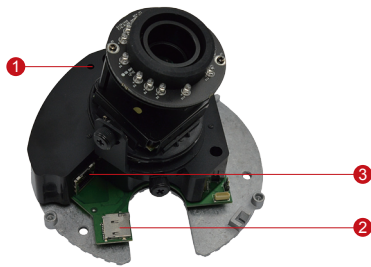

E64

1MP Indoor Dome with D/N, IR, Superior WDR, Vari-focal Lens

- 1 Megapixel with 720p
- Day & Night with IR LED
- Vari-focal Lens with f2.8-12mm / F1.4
- Superior WDR (107 dB)
- 30 fps at 1280 x 720
- Vandal Resistant (IK09)

PHOTO INDICATION

- 1 Reset Button
- 2 MicroSDHC/MicroSDXC Card Slot
- 3 Ethernet Port

DIMENSION DIAGRAM

Unit: mm [inch]

ACCESSORY OPTIONS

Dome Cover		
PDCX-1101		4-inch, smoke, vandal proof

Popular Mounting Solutions		
Surface	Accessories not required	
Wall	PMAX-0308	
Pendant	PMAX-0101 PMAX-0103	
Corner	PMAX-0101 PMAX-0305 PMAX-0402	
Pole	PMAX-0101 PMAX-0305 PMAX-0503	
Flush	PMAX-1003	
Gang Box	PMAX-0803	

* For more mounting solutions, please refer to Project Planner on www.acti.com

PRODUCT SPECIFICATION**E64****• Device**

Device Type	Indoor Dome Camera
Image Sensor	Progressive Scan CMOS
Sensor Size	1/3"
Day / Night	Yes
Superior Low Light Sensitivity	No
Minimum Illumination	Color: 0.1 lux at F1.4 (30 IRE, 2400°K); B/W: 0 lux (IR LED on)
Color to B/W switch	ISP based switch, configurable
Mechanical IR Cut Filter	Yes
IR Sensitivity Range	700~1100nm
IR LED	IR LED x 15 (850nm)
IR Working Distance	15 m (0 lux, 30 IRE, Gain 255, Auto shutter mode)
Electronic Shutter	1/5 ~ 1/2,000 sec (manual mode); 1/5 ~ 1/10,000 sec (auto mode)

• Interface

Local Storage	MicroSDHC/MicroSDXC memory card slot (card not included)
---------------	--

• General

Power Source / Consumption	PoE Class 2 (IEEE802.3af) / 5.39 W (IR on)
Weight	503 g (1.11 lb)
Dimensions (Ø x H)	146 mm x 113.9 mm (5.8" x 4.5")
Environmental Casing	Vandal resistant (IK09 rated); Transparent dome cover
Mount Type	Surface, Pendant, Wall, Corner, Pole, Flush, Gang box
Starting Temperature	-10°C ~ 50°C (14°F ~ 122°F)
Operating Temperature	-10°C ~ 50°C (14°F ~ 122°F)
Operating Humidity	10% ~ 85% RH
Approvals	CE (EN 55022 Class B, EN 55024), FCC (Part15 Subpart B Class B), IK09