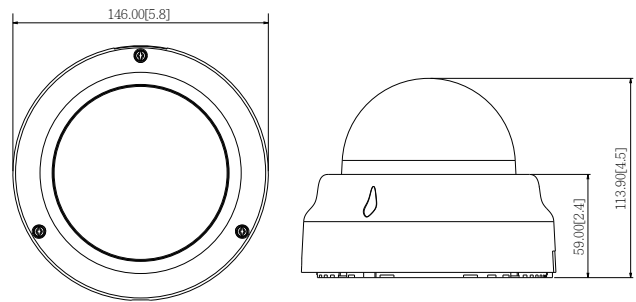

PHOTO INDICATION

- 1 Reset Button
- 2 MicroSDHC/MicroSDXC Card Slot
- 3 Ethernet Port

DIMENSION DIAGRAM

Unit: mm [inch]

ACCESSORY OPTIONS

Dome Cover		
PDCX-1101		4-inch, smoke, vandal proof

Popular Mounting Solutions		
Surface	Accessories not required	
Wall	PMAX-0308	
Pendant	PMAX-0101 PMAX-0103	
Corner	PMAX-0101 PMAX-0305 PMAX-0402	
Pole	PMAX-0101 PMAX-0305 PMAX-0503	
Flush	PMAX-1003	
Gang Box	PMAX-0803	

• Interface

Local Storage	MicroSDHC/MicroSDXC memory card slot (card not included)
---------------	--

• General

Power Source / Consumption	PoE Class 2 (IEEE802.3af) / 5.39 W (IR on)
Weight	503 g (1.11 lb)
Dimensions (Ø x H)	146 mm x 113.9 mm (5.8" x 4.5")
Environmental Casing	Vandal resistant (IK09 rated); Transparent dome cover
Mount Type	Surface, Pendant, Wall, Corner, Pole, Flush, Gang box
Starting Temperature	-10°C ~ 50°C (14°F ~ 122°F)
Operating Temperature	-10°C ~ 50°C (14°F ~ 122°F)
Operating Humidity	10% ~ 85% RH
Approvals	CE (EN 55022 Class B, EN 55024), FCC (Part15 Subpart B Class B), IK09