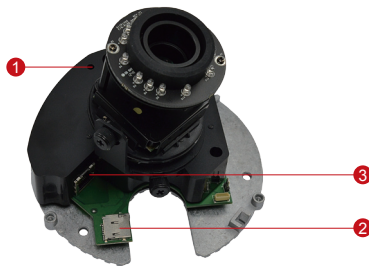

E65

3MP Indoor Dome with D/N, IR, Superior WDR, Vari-focal Lens

- 3 Megapixel with 1080p
- Day & Night with IR LED
- Vari-focal Lens with f2.8-12mm / F1.4
- Superior WDR (107 dB)
- 30 fps at 1920 x 1080
- Vandal Resistant (IK09)

PHOTO INDICATION

- 1 Reset Button
- 2 MicroSDHC/MicroSDXC Card Slot
- 3 Ethernet Port

DIMENSION DIAGRAM

Unit: mm [inch]

ACCESSORY OPTIONS

Dome Cover		
PDCX-1101		4-inch, smoke, vandal proof

Popular Mounting Solutions		
Surface	Accessories not required	
Wall	PMAX-0308	
Pendant	PMAX-0101 PMAX-0103	
Corner	PMAX-0101 PMAX-0305 PMAX-0402	
Pole	PMAX-0101 PMAX-0305 PMAX-0503	
Flush	PMAX-1003	
Gang Box	PMAX-0803	

* For more mounting solutions, please refer to Project Planner on www.acti.com

PRODUCT SPECIFICATION

E65

• Device

Device Type	Indoor Dome Camera
Image Sensor	Progressive Scan CMOS
Sensor Size	1/3"
Day / Night	Yes
Superior Low Light Sensitivity	No
Minimum Illumination	Color: 0.1 lux at F1.4 (30 IRE, 2400°K); B/W: 0 lux (IR LED on)
Color to B/W switch	ISP based switch, configurable
Mechanical IR Cut Filter	Yes
IR Sensitivity Range	700~1100nm
IR LED	IR LED x 15 (850nm)
IR Working Distance	15 m (0 lux, 30 IRE, Gain 255, Auto shutter mode)
Electronic Shutter	1/5 ~ 1/2,000 sec (manual mode); 1/5 ~ 1/10,000 sec (auto mode)

• Interface

Local Storage	MicroSDHC/MicroSDXC memory card slot (card not included)
---------------	--

• General

Power Source / Consumption	PoE Class 2 (IEEE802.3af) / 5.39 W (IR on)
Weight	503 g (1.11 lb)
Dimensions (Ø x H)	146 mm x 113.9 mm (5.8" x 4.5")
Environmental Casing	Vandal resistant (IK09 rated); Transparent dome cover
Mount Type	Surface, Pendant, Wall, Corner, Pole, Flush, Gang box
Starting Temperature	-10°C ~ 50°C (14°F ~ 122°F)
Operating Temperature	-10°C ~ 50°C (14°F ~ 122°F)
Operating Humidity	10% ~ 85% RH
Approvals	CE (EN 55022 Class B, EN 55024), FCC (Part15 Subpart B Class B), IK09