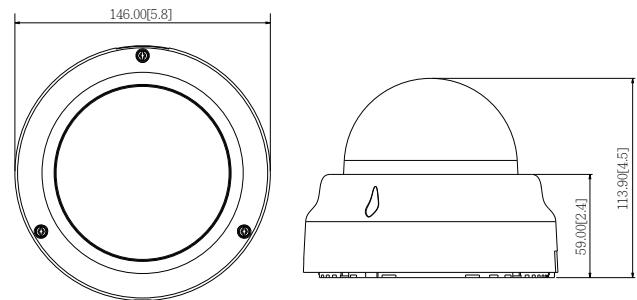

PHOTO INDICATION

- 1 Reset Button
- 2 MicroSDHC/MicroSDXC Card Slot
- 3 Ethernet Port

DIMENSION DIAGRAM

Unit: mm [inch]

ACCESSORY OPTIONS

Dome Cover		
PDCX-1101		4-inch, smoke, vandal proof

Popular Mounting Solutions		
Surface	Accessories not required	
Wall	PMAX-0308	
Pendant	PMAX-0101 PMAX-0103	
Corner	PMAX-0101 PMAX-0305 PMAX-0402	
Pole	PMAX-0101 PMAX-0305 PMAX-0503	
Flush	PMAX-1003	
Gang Box	PMAX-0803	

• Interface

Local Storage	MicroSDHC/MicroSDXC memory card slot (card not included)
---------------	--

• General

Power Source / Consumption	PoE Class 2 (IEEE802.3af) / 5.39 W (IR on)
Weight	503 g (1.11 lb)
Dimensions (Ø x H)	146 mm x 113.9 mm (5.8" x 4.5")
Environmental Casing	Vandal resistant (IK09 rated); Transparent dome cover
Mount Type	Surface, Pendant, Wall, Corner, Pole, Flush, Gang box
Starting Temperature	-10°C ~ 50°C (14°F ~ 122°F)
Operating Temperature	-10°C ~ 50°C (14°F ~ 122°F)
Operating Humidity	10% ~ 85% RH
Approvals	CE (EN 55022 Class B, EN 55024), FCC (Part15 Subpart B Class B), IK09