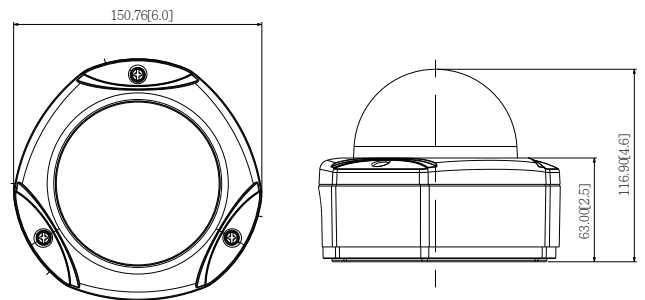

E71

1MP Outdoor Dome with D/N, IR, Basic WDR, Fixed Lens

- 1 Megapixel with 720p
- Day & Night with IR LED
- Fixed Lens with f2.93mm / F2.0
- Basic WDR (69 dB)
- 30 fps at 1280 x 720
- Weatherproof (IP66) and Vandal Proof (IK10)

PHOTO INDICATION

- 1 Reset Button
- 2 MicroSDHC/MicroSDXC Card Slot
- 3 Ethernet Port

DIMENSION DIAGRAM

Unit: mm [inch]

ACCESSORY OPTIONS

Dome Cover		
PDCX-1101		4-inch, smoke, vandal proof

Popular Mounting Solutions	
Surface	Accessories not required
Wall	PMAX-0308 
Pendant	PMAX-0101 + PMAX-0103 
Corner	PMAX-0101 + PMAX-0305 + PMAX-0402 
Pole	PMAX-0101 + PMAX-0305 + PMAX-0503 
Flush	PMAX-1003 
Gang Box	PMAX-0804 

• Interface

Local Storage	MicroSDHC/MicroSDXC memory card slot (card not included)
---------------	--

• General

Power Source / Consumption	PoE Class 2 (IEEE802.3af) / 3.29W (IR on)
Weight	975 g (2.15 lb)
Dimensions (Ø x H)	150.76 mm x 116.9 mm (6" x 4.6")
Environmental Casing	Weatherproof (IP66 rated); Transparent vandal proof dome cover (IK10 rated)
Mount Type	Surface, Pendant, Wall, Corner, Pole, Flush, Gang box
Starting Temperature	-20°C ~ 50°C (-4°F ~ 122°F)
Operating Temperature	-40°C ~ 50°C (-40°F ~ 122°F)
Operating Humidity	10% ~ 85% RH
Approvals	CE (EN 55022 Class B, EN 55024), FCC (Part15 Subpart B Class B), IK10, IP66, NEMA 4X