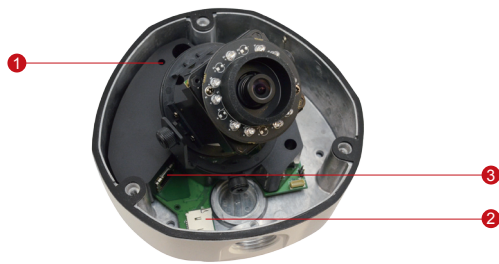

E71

1MP Outdoor Dome with D/N, IR, Basic WDR, Fixed Lens

- 1 Megapixel with 720p
- Day & Night with IR LED
- Fixed Lens with f2.93mm / F2.0
- Basic WDR (69 dB)
- 30 fps at 1280 x 720
- Weatherproof (IP66) and Vandal Proof (IK10)

PHOTO INDICATION

- 1 Reset Button
- 2 MicroSDHC/MicroSDXC Card Slot
- 3 Ethernet Port

DIMENSION DIAGRAM

Unit: mm [inch]

ACCESSORY OPTIONS

Dome Cover		
PDCX-1101		4-inch, smoke, vandal proof

Popular Mounting Solutions	
Surface	Accessories not required
Wall	PMAX-0308 
Pendant	PMAX-0101 + PMAX-0103 
Corner	PMAX-0101 + PMAX-0305 + PMAX-0402 
Pole	PMAX-0101 + PMAX-0305 + PMAX-0503 
Flush	PMAX-1003 
Gang Box	PMAX-0804 

* For more mounting solutions, please refer to Project Planner on www.acti.com

PRODUCT SPECIFICATION**E71****• Device**

Device Type	Outdoor Dome Camera
Image Sensor	Progressive Scan CMOS
Sensor Size	1/4"
Day / Night	Yes
Superior Low Light Sensitivity	No
Minimum Illumination	Color: 0.1 lux at F2.0 (30 IRE, 2400°K); B/W: 0 lux (IR LED on)
Color to B/W switch	ISP based switch, configurable
Mechanical IR Cut Filter	Yes
IR Sensitivity Range	700~1100nm
IR LED	IR LED x 10 (850nm)
IR Working Distance	15 m (0 lux, 30 IRE, Gain 255, Auto shutter mode)
Electronic Shutter	1/5 ~ 1/2,000 sec (manual mode); 1/5 ~ 1/10,000 sec (auto mode)

• Interface

Local Storage	MicroSDHC/MicroSDXC memory card slot (card not included)
---------------	--

• General

Power Source / Consumption	PoE Class 2 (IEEE802.3af) / 3.29W (IR on)
Weight	975 g (2.15 lb)
Dimensions (Ø x H)	150.76 mm x 116.9 mm (6" x 4.6")
Environmental Casing	Weatherproof (IP66 rated); Transparent vandal proof dome cover (IK10 rated)
Mount Type	Surface, Pendant, Wall, Corner, Pole, Flush, Gang box
Starting Temperature	-20°C ~ 50°C (-4°F ~ 122°F)
Operating Temperature	-40°C ~ 50°C (-40°F ~ 122°F)
Operating Humidity	10% ~ 85% RH
Approvals	CE (EN 55022 Class B, EN 55024), FCC (Part15 Subpart B Class B), IK10, IP66, NEMA 4X