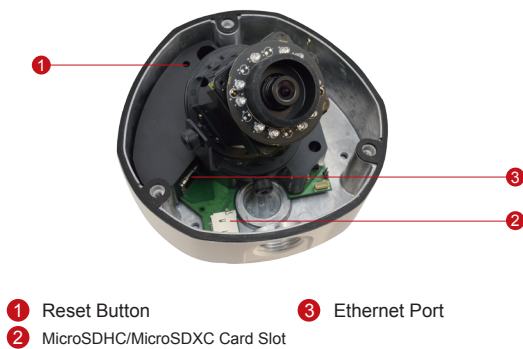

## 3MP Outdoor Dome with D/N, IR, Basic WDR, Fixed Lens

- 3 Megapixel with 1080p
- Day & Night with IR LED
- Wide Angle Fixed Lens with f2.93mm / F2.0
- Basic WDR (69 dB)
- 30 fps at 1920 x 1080
- Weatherproof (IP66) and Vandal Proof (IK10)

### PHOTO INDICATION

- 1 Reset Button
- 2 MicroSDHC/MicroSDXC Card Slot
- 3 Ethernet Port

#### • General

Power Source / Consumption	PoE Class 2 (IEEE802.3af) / 4.54W (IR on)
Weight	975 g (2.15 lb)
Dimensions (Ø x H)	150.76 mm x 116.9 mm (6" x 4.6")
Environmental Casing	Weatherproof (IP66 rated); Vandal proof (IK10 rated); Transparent dome cover
Mount Type	Surface, Pendant, Wall, Corner, Pole, Flush, Gang box
Starting Temperature	-20°C ~ 50°C (-4°F ~ 122°F)
Operating Temperature	-40°C ~ 50°C (-40°F ~ 122°F)
Operating Humidity	10% ~ 85% RH
Approvals	CE (EN 55022 Class B, EN 55024), FCC (Part15 Subpart B Class B), IK10, IP66, NEMA 4X