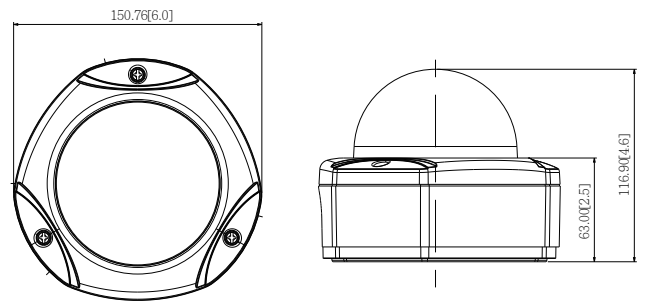

E73

5MP Outdoor Dome with D/N, IR, Basic WDR, Fixed Lens

- 5 Megapixel with 1080p
- Day & Night with IR LED
- Wide Angle Fixed Lens with f2.93mm / F2.0
- Basic WDR (69 dB)
- 30 fps at 1920 x 1080
- Weatherproof (IP66) and Vandal Proof (IK10)

PHOTO INDICATION

DIMENSION DIAGRAM

Unit: mm [inch]

ACCESSORY OPTIONS

Dome Cover		
PDCX-1101		4-inch, smoke, vandal proof

Popular Mounting Solutions	
Surface	Accessories not required
Wall	PMAX-0308 
Pendant	PMAX-0101 + PMAX-0103 
Corner	PMAX-0101 + PMAX-0305 + PMAX-0402 
Pole	PMAX-0101 + PMAX-0305 + PMAX-0503 
Flush	PMAX-1003 
Gang Box	PMAX-0804 

• Interface

Local Storage	MicroSDHC/MicroSDXC memory card slot (card not included)
---------------	--

• General

Power Source / Consumption	PoE Class 2 (IEEE802.3af) / 4.58W (IR on)
Weight	975 g (2.15 lb)
Dimensions (Ø x H)	150.76 mm x 116.9 mm (6" x 4.6")
Environmental Casing	Weatherproof (IP66 rated); Vandal proof(IK10 rated); Transparent dome cover
Mount Type	Surface, Pendant, Wall, Corner, Pole, Flush, Gang box
Starting Temperature	-20°C ~ 50°C (-4°F ~ 122°F)
Operating Temperature	-40°C ~ 50°C (-40°F ~ 122°F)
Operating Humidity	10% ~ 85% RH
Approvals	CE (EN 55022 Class B, EN 55024), FCC (Part15 Subpart B Class B), IK10, IP66, NEMA 4X