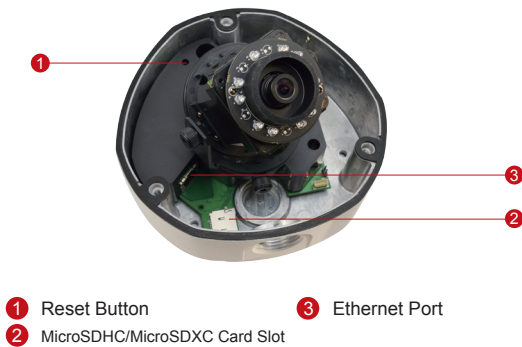

E73

5MP Outdoor Dome with D/N, IR, Basic WDR, Fixed Lens

- 5 Megapixel with 1080p
- Day & Night with IR LED
- Wide Angle Fixed Lens with f2.93mm / F2.0
- Basic WDR (69 dB)
- 30 fps at 1920 x 1080
- Weatherproof (IP66) and Vandal Proof (IK10)

PHOTO INDICATION

DIMENSION DIAGRAM

Unit: mm [inch]

ACCESSORY OPTIONS

Dome Cover		
PDCX-1101		4-inch, smoke, vandal proof

Popular Mounting Solutions	
Surface	Accessories not required
Wall	PMAX-0308 
Pendant	PMAX-0101 + PMAX-0103 
Corner	PMAX-0101 + PMAX-0305 + PMAX-0402 
Pole	PMAX-0101 + PMAX-0305 + PMAX-0503 
Flush	PMAX-1003 
Gang Box	PMAX-0804 

* For more mounting solutions, please refer to Project Planner on www.acti.com

PRODUCT SPECIFICATION**E73****• Device**

Device Type	Outdoor Dome Camera
Image Sensor	Progressive Scan CMOS
Sensor Size	1/3.2"
Day / Night	Yes
Superior Low Light Sensitivity	No
Minimum Illumination	Color: 0.1 lux at F2.0 (30 IRE, 2400°K); B/W: 0 lux (IR LED on)
Color to B/W switch	ISP based switch, configurable
Mechanical IR Cut Filter	Yes
IR Sensitivity Range	700~1100nm
IR LED	IR LED x 10 (850nm)
IR Working Distance	15 m (0 lux, 30 IRE, Gain 255, Auto shutter mode)
Electronic Shutter	1/5 ~ 1/2,000 sec (manual mode); 1/5 ~ 1/10,000 sec (auto mode)

• Interface

Local Storage	MicroSDHC/MicroSDXC memory card slot (card not included)
---------------	--

• General

Power Source / Consumption	PoE Class 2 (IEEE802.3af) / 4.58W (IR on)
Weight	975 g (2.15 lb)
Dimensions (Ø x H)	150.76 mm x 116.9 mm (6" x 4.6")
Environmental Casing	Weatherproof (IP66 rated); Vandal proof(IK10 rated); Transparent dome cover
Mount Type	Surface, Pendant, Wall, Corner, Pole, Flush, Gang box
Starting Temperature	-20°C ~ 50°C (-4°F ~ 122°F)
Operating Temperature	-40°C ~ 50°C (-40°F ~ 122°F)
Operating Humidity	10% ~ 85% RH
Approvals	CE (EN 55022 Class B, EN 55024), FCC (Part15 Subpart B Class B), IK10, IP66, NEMA 4X