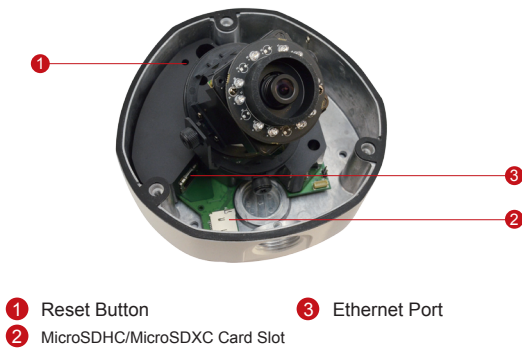

E74

3MP Outdoor Dome with D/N, IR, Superior WDR, Fixed Lens

- 3 Megapixel with 1080p
- Day & Night with IR LED
- Wide Angle Fixed Lens with f2.93mm / F2.0
- Superior WDR (107 dB)
- 30 fps at 1920 x 1080
- Weatherproof (IP66) and Vandal Proof (IK10)

PHOTO INDICATION

- 1 Reset Button
- 2 MicroSDHC/MicroSDXC Card Slot
- 3 Ethernet Port

DIMENSION DIAGRAM

Unit: mm [inch]

ACCESSORY OPTIONS

Dome Cover		
PDCX-1101		4-inch, smoke, vandal proof

Popular Mounting Solutions	
Surface	Accessories not required
Wall	PMAX-0308 
Pendant	PMAX-0101 + PMAX-0103 
Corner	PMAX-0101 + PMAX-0305 + PMAX-0402 
Pole	PMAX-0101 + PMAX-0305 + PMAX-0503 
Flush	PMAX-1003 
Gang Box	PMAX-0804 

* For more mounting solutions, please refer to Project Planner on www.acti.com

PRODUCT SPECIFICATION

E74

• Device

Device Type	Outdoor Dome Camera
Image Sensor	Progressive Scan CMOS
Sensor Size	1/3"
Day / Night	Yes
Superior Low Light Sensitivity	No
Minimum Illumination	Color: 0.1 lux at F2.0 (30 IRE, 2400°K); B/W: 0 lux (IR LED on)
Color to B/W switch	ISP based switch, configurable
Mechanical IR Cut Filter	Yes
IR Sensitivity Range	700~1100nm
IR LED	IR LED x 10 (850nm)
IR Working Distance	15 m (0 lux, 30 IRE, Gain 255, Auto shutter mode)
Electronic Shutter	1/5 ~ 1/2,000 sec (manual mode); 1/5 ~ 1/10,000 sec (auto mode)

• Interface

Local Storage	MicroSDHC/MicroSDXC memory card slot (card not included)
---------------	--

• General

Power Source / Consumption	PoE Class 2 (IEEE802.3af) / 4.75 W (IR on)
Weight	975 g (2.15 lb)
Dimensions (Ø x H)	150.76 mm x 116.9 mm (6" x 4.6")
Environmental Casing	Weatherproof (IP66 rated); Vandal proof (IK10 rated); Transparent dome cover
Mount Type	Surface, Pendant, Wall, Corner, Pole, Flush, Gang box
Starting Temperature	-20°C ~ 50°C (-4°F ~ 122°F)
Operating Temperature	-40°C ~ 50°C (-40°F ~ 122°F)
Operating Humidity	10% ~ 85% RH
Approvals	CE (EN 55022 Class B, EN 55024), FCC (Part15 Subpart B Class B), IK10, IP66, NEMA 4X