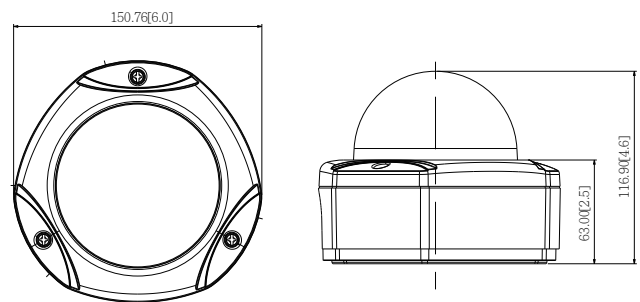

PHOTO INDICATION

- 1 Reset Button
- 2 MicroSDHC/MicroSDXC Card Slot
- 3 Ethernet Port

DIMENSION DIAGRAM

Unit: mm [inch]

ACCESSORY OPTIONS

Dome Cover		
PDCX-1101		4-inch, smoke, vandal proof

Popular Mounting Solutions	
Surface	Accessories not required
Wall	PMAX-0308 
Pendant	PMAX-0101 + PMAX-0103 
Corner	PMAX-0101 + PMAX-0305 + PMAX-0402 
Pole	PMAX-0101 + PMAX-0305 + PMAX-0503 
Flush	PMAX-1003 
Gang Box	PMAX-0804 

• Interface

Local Storage	MicroSDHC/MicroSDXC memory card slot (card not included)
---------------	--

• General

Power Source / Consumption	PoE Class 2 (IEEE802.3af) / 4.75 W (IR on)
Weight	975 g (2.15 lb)
Dimensions (Ø x H)	150.76 mm x 116.9 mm (6" x 4.6")
Environmental Casing	Weatherproof (IP66 rated); Vandal proof (IK10 rated); Transparent dome cover
Mount Type	Surface, Pendant, Wall, Corner, Pole, Flush, Gang box
Starting Temperature	-20°C ~ 50°C (-4°F ~ 122°F)
Operating Temperature	-40°C ~ 50°C (-40°F ~ 122°F)
Operating Humidity	10% ~ 85% RH
Approvals	CE (EN 55022 Class B, EN 55024), FCC (Part15 Subpart B Class B), IK10, IP66, NEMA 4X